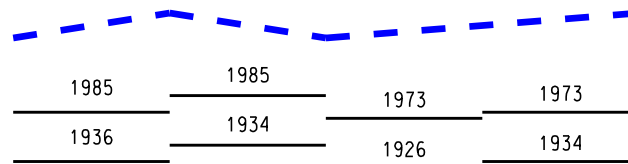

LAKE ERIE WATER LEVELS – OCTOBER 2017

LEGEND

LAKE LEVELS

RECORDED

PROJECTED

AVERAGE **

MAXIMUM **

MINIMUM **

** Average, Maximum and Minimum for period 1918-2016