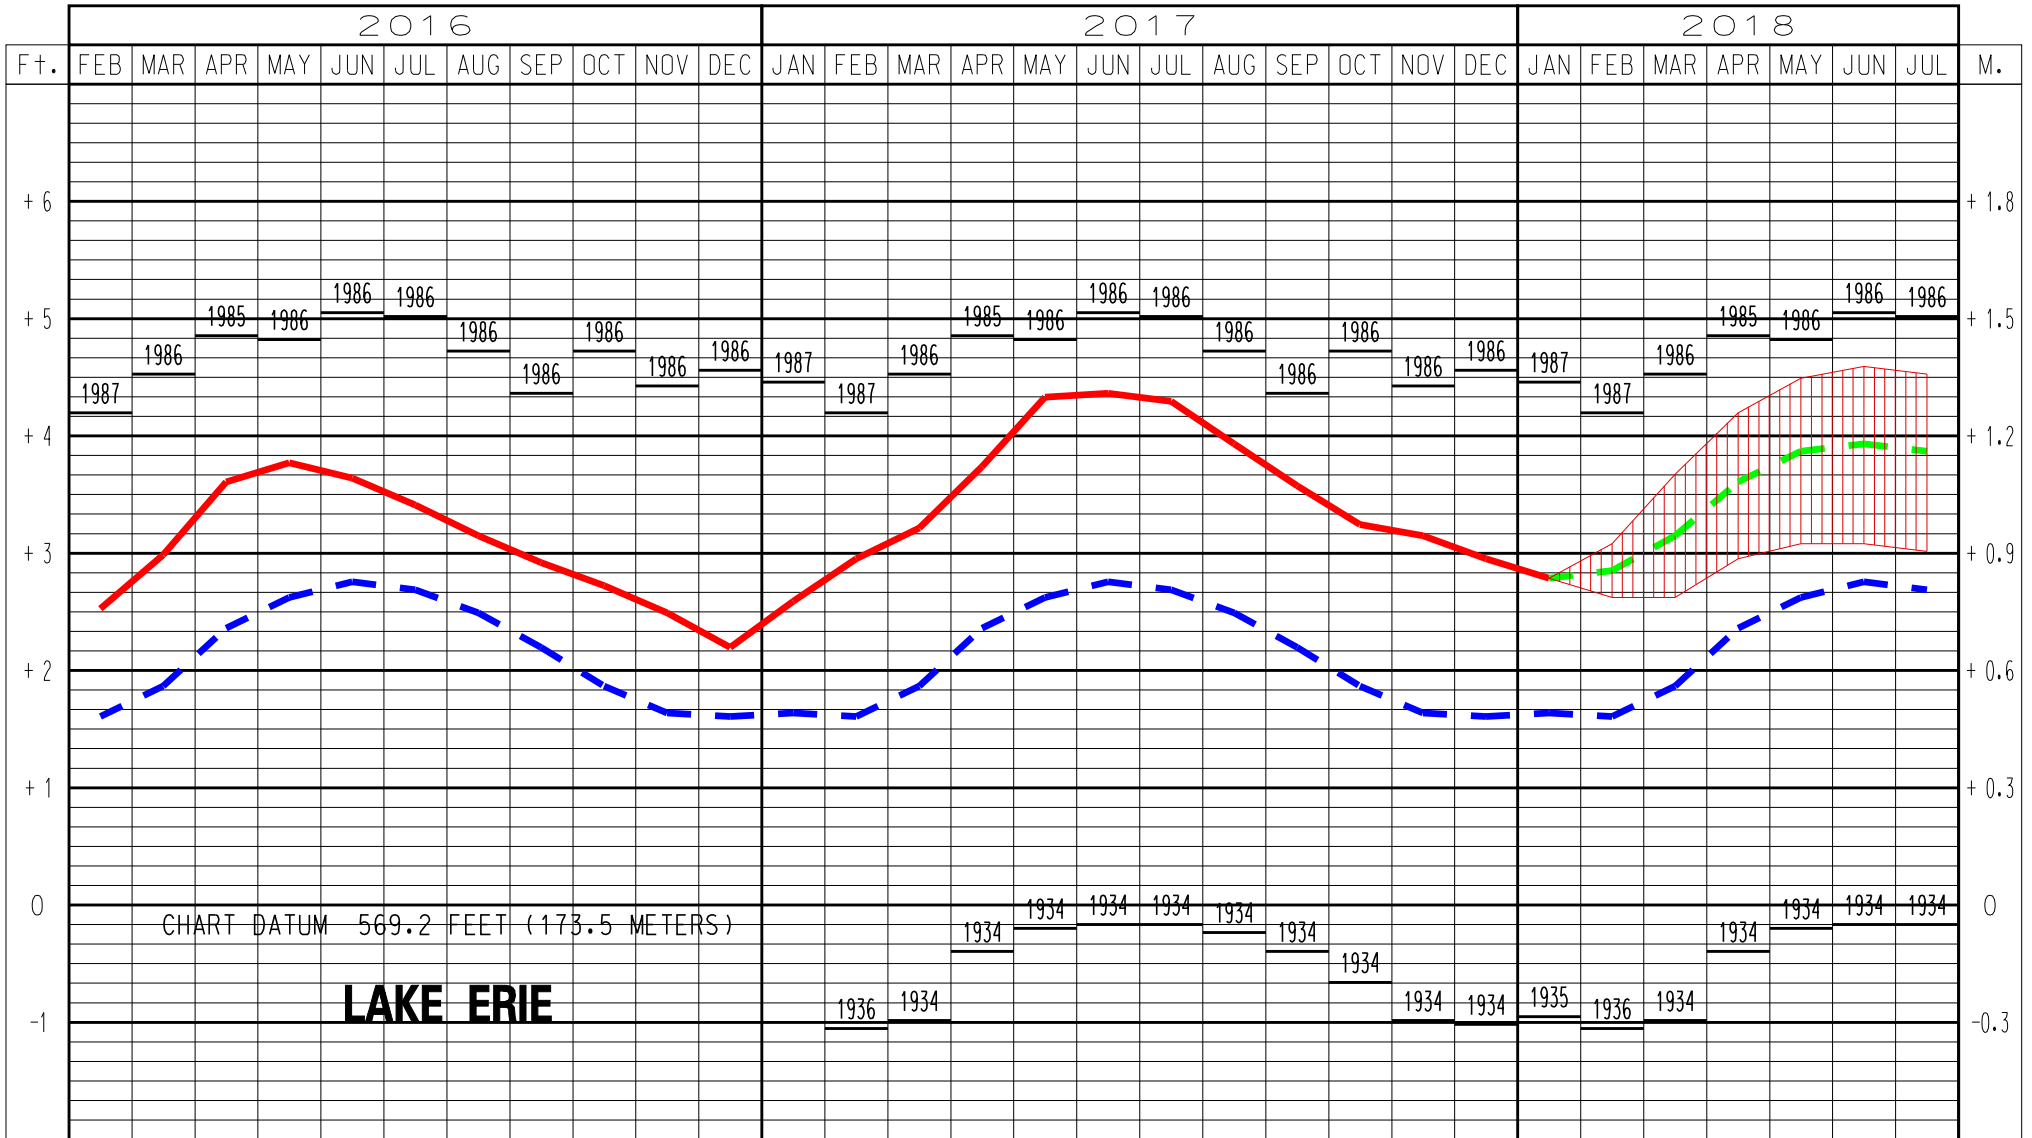

# LAKE ERIE WATER LEVELS – FEBRUARY 2018

## LEGEND

### LAKE LEVELS

**RECORDED**

**PROJECTED**

**AVERAGE \*\***

**MAXIMUM \*\***

**MINIMUM \*\***

\*\* Average, Maximum and Minimum for period 1918-2016