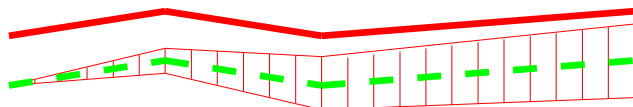

# LAKE ERIE WATER LEVELS – FEBRUARY 2018

### LAKE LEVELS

**RECORDED**

**PROJECTED**

**AVERAGE \*\***

**MAXIMUM \*\***

**MINIMUM \*\***

\*\* Average, Maximum and Minimum for period 1918-2016