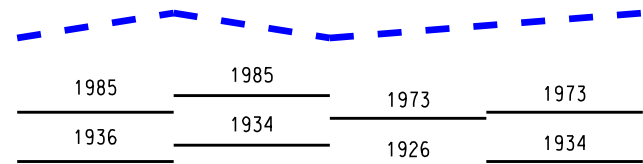

LAKE ERIE WATER LEVELS – AUGUST 2017

LEGEND

LAKE LEVELS

RECORDED

PROJECTED

AVERAGE **

MAXIMUM **

MINIMUM **

** Average, Maximum and Minimum for period 1918-2016