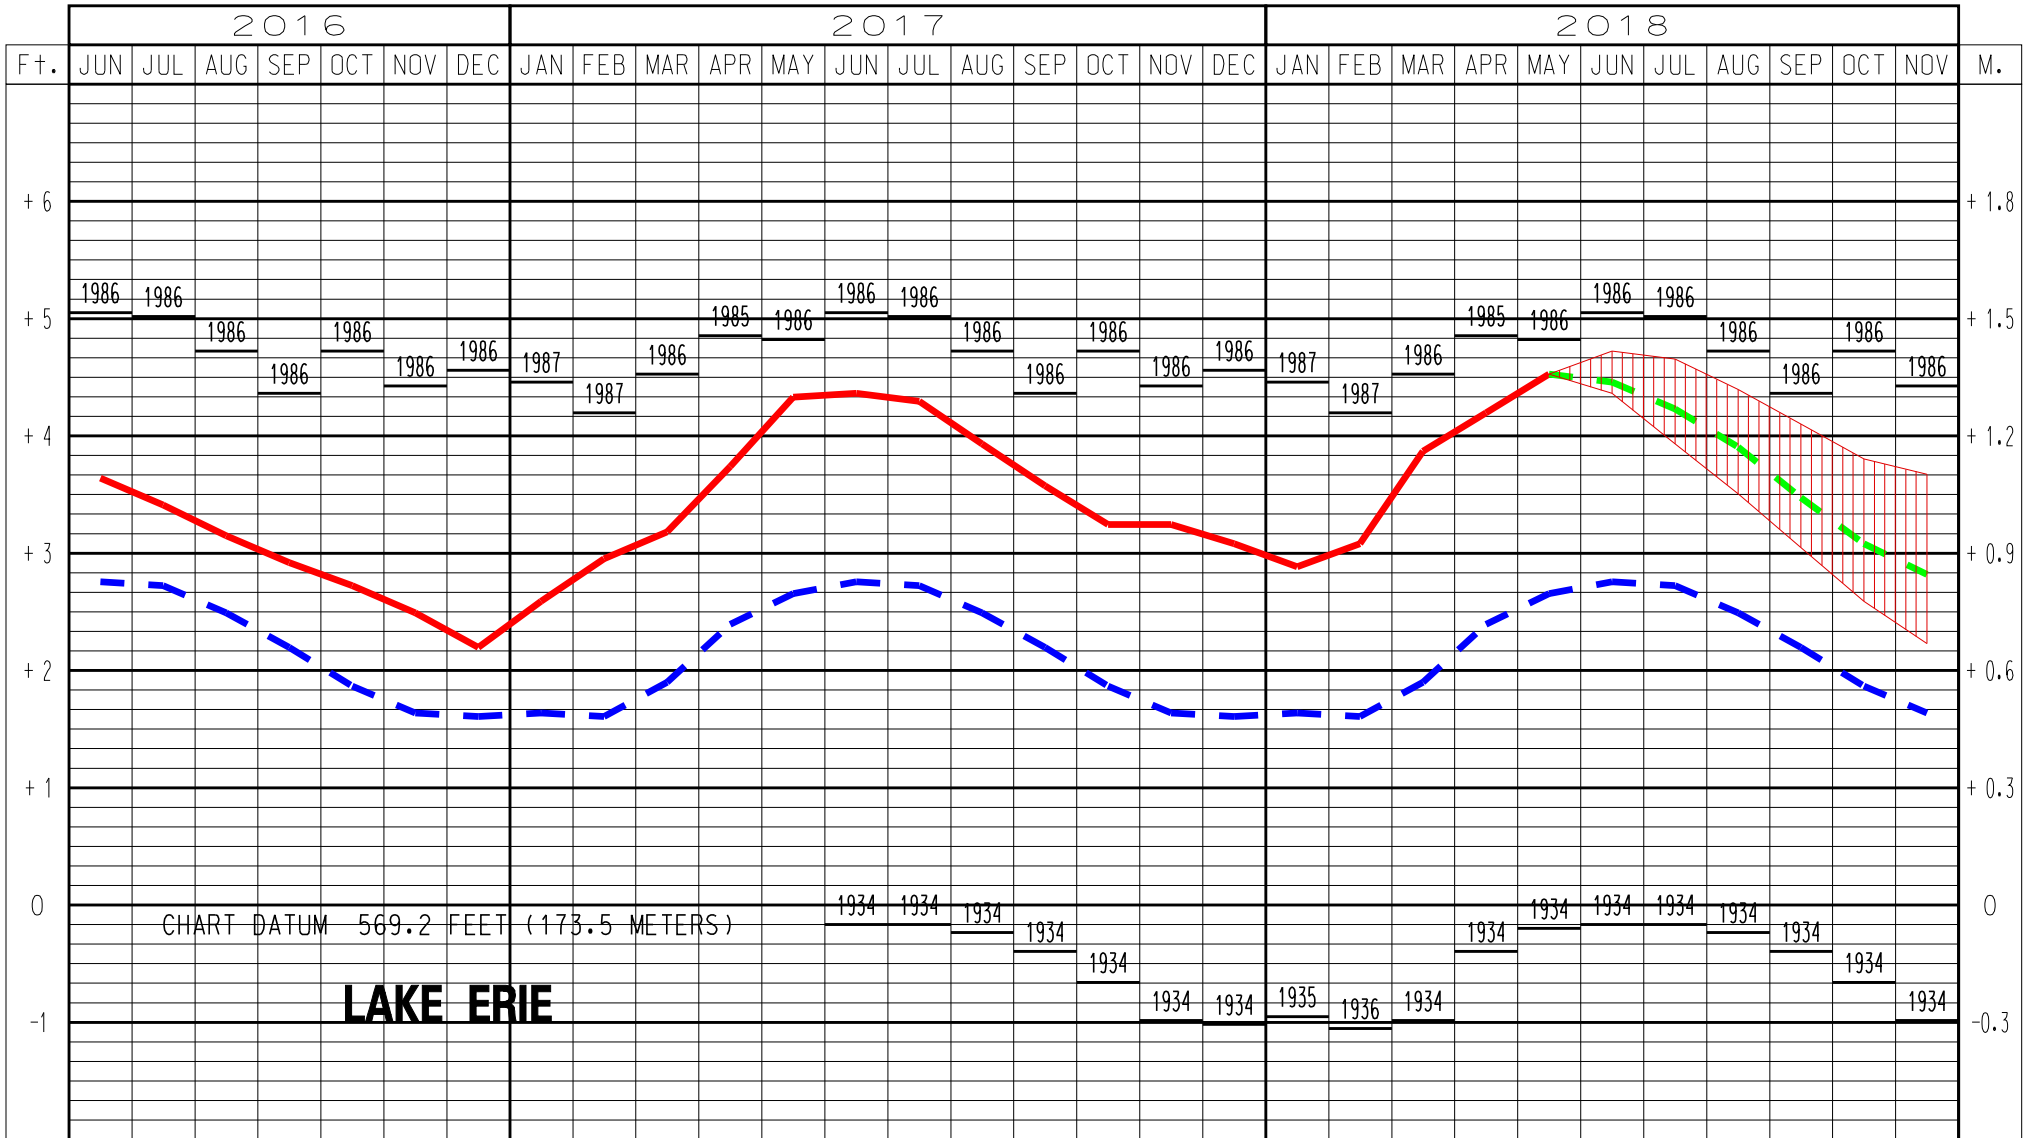

LAKE ERIE WATER LEVELS – JUNE 2018

LEGEND

LAKE LEVELS

RECORDED

PROJECTED

AVERAGE **

MAXIMUM **

MINIMUM **

** Average, Maximum and Minimum for period 1918-2017