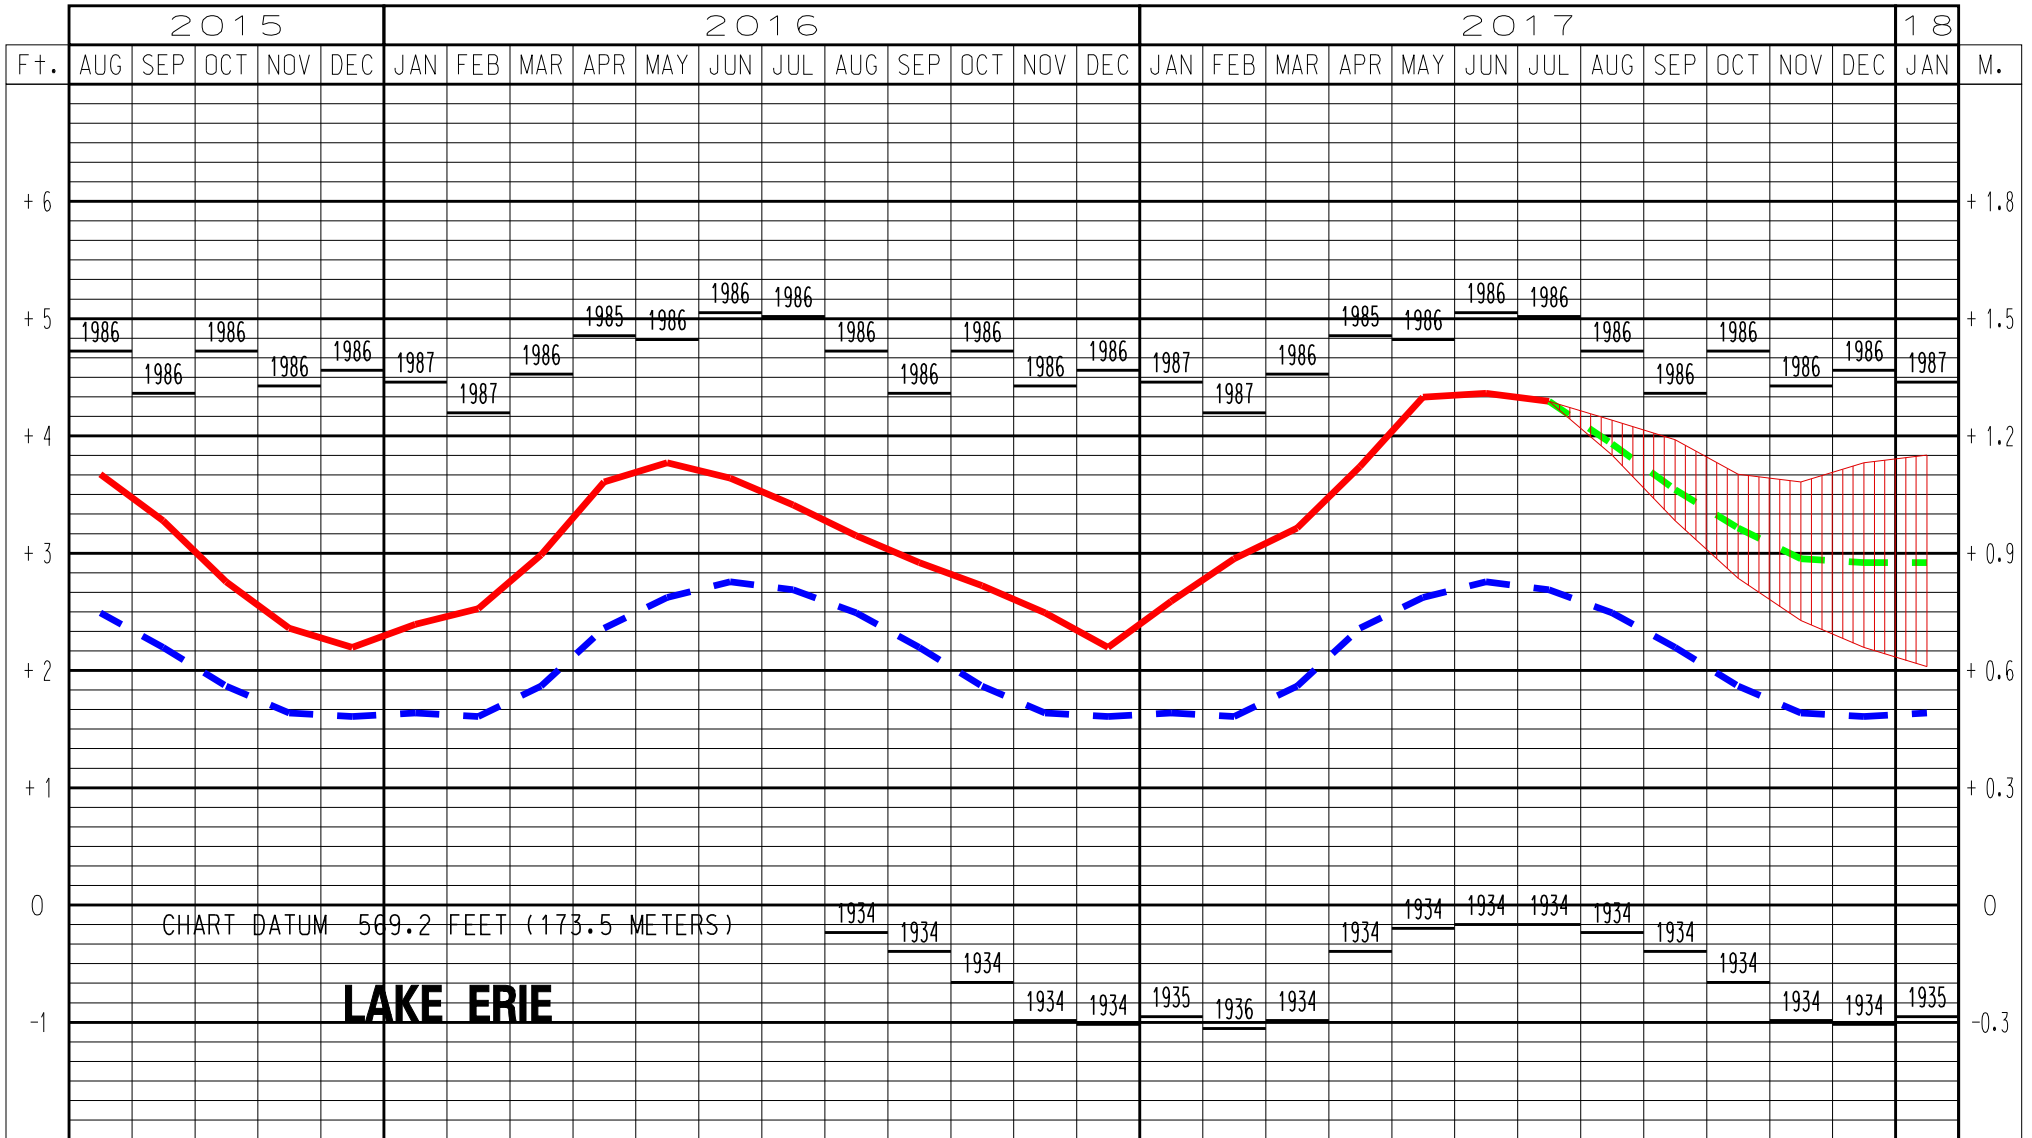

LAKE ERIE WATER LEVELS – AUGUST 2017

LEGEND

LAKE LEVELS

RECORDED

PROJECTED

AVERAGE **

MAXIMUM **

MINIMUM **

** Average, Maximum and Minimum for period 1918-2016