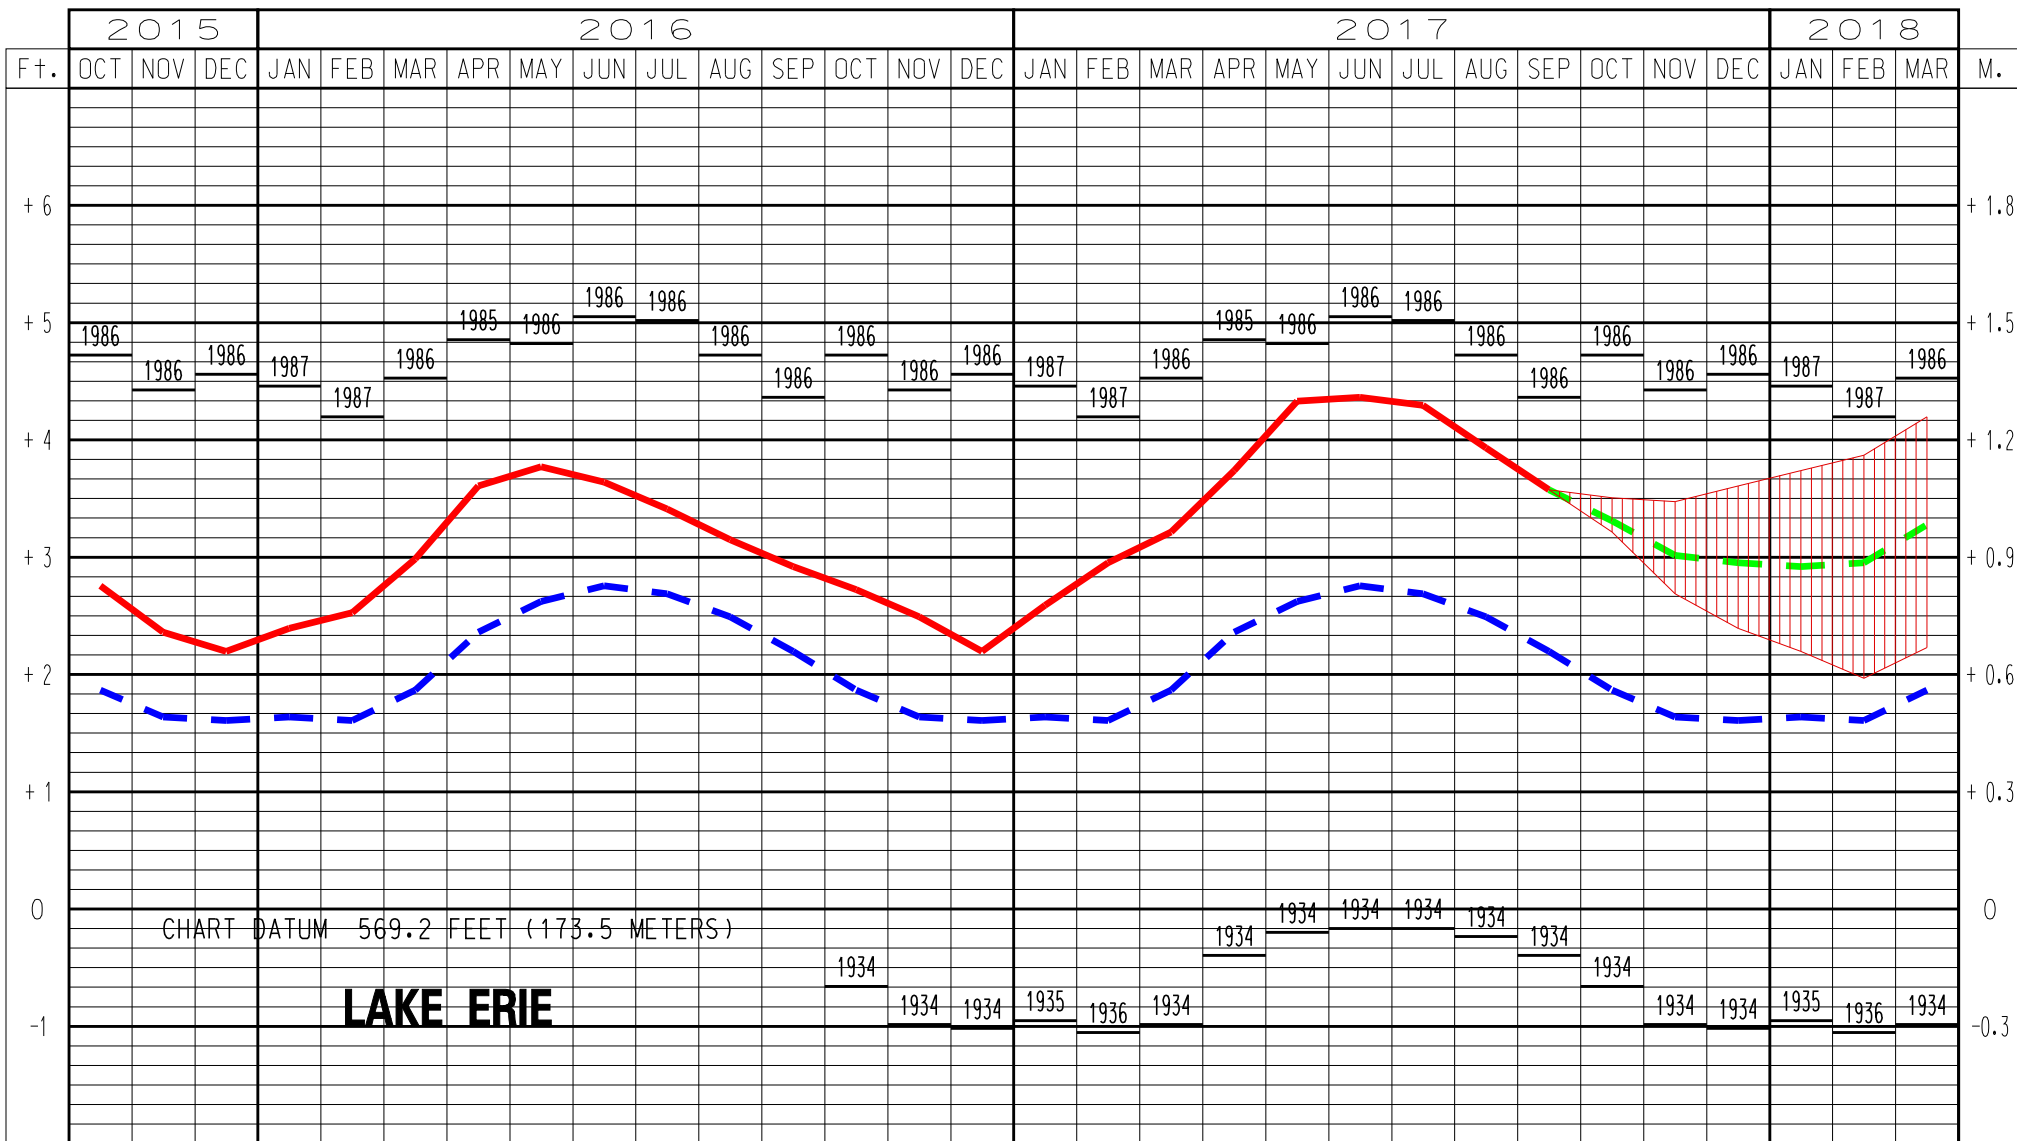

LAKE ERIE WATER LEVELS – OCTOBER 2017

LEGEND

LAKE LEVELS

RECORDED

PROJECTED

AVERAGE **

MAXIMUM **

MINIMUM **

** Average, Maximum and Minimum for period 1918-2016