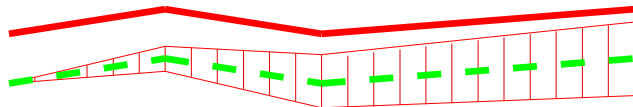

LAKE ERIE WATER LEVELS – AUGUST 2017

LEGEND

LAKE LEVELS

RECORDED

PROJECTED

AVERAGE **

MAXIMUM **

MINIMUM **