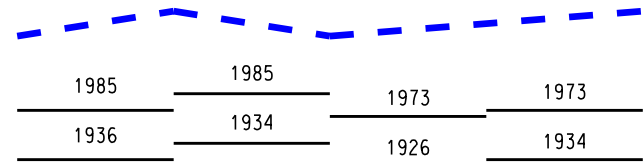

LAKES MICHIGAN-HURON WATER LEVELS - OCTOBER 2017

LEGEND

LAKE LEVELS

RECORDED

PROJECTED

AVERAGE **

MAXIMUM **

MINIMUM **

** Average, Maximum and Minimum for period 1918-2016