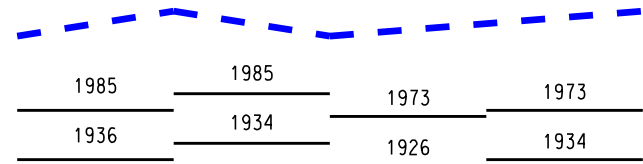

## LEGEND

LAKE LEVELS

RECORDED

PROJECTED

AVERAGE \*\*

MAXIMUM \*\*

MINIMUM \*\*

\*\* Average, Maximum and Minimum for period 1918-2017