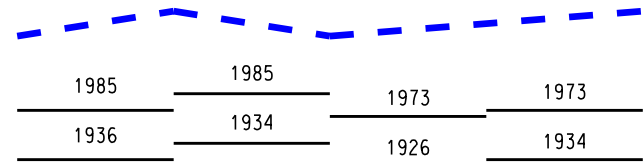

## LEGEND

LAKE LEVELS

RECORDED

PROJECTED

AVERAGE \*\*

MAXIMUM \*\*

MINIMUM \*\*

\*\* Average, Maximum and Minimum for period 1918-2016