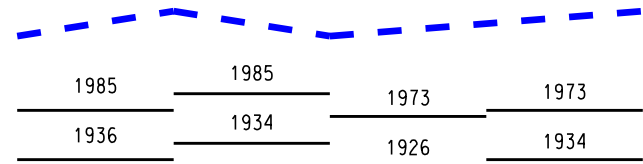

LAKES MICHIGAN-HURON WATER LEVELS - JANUARY 2019

LEGEND

LAKE LEVELS

RECORDED

PROJECTED

AVERAGE **

MAXIMUM **

MINIMUM **

** Average, Maximum and Minimum for period 1918-2017