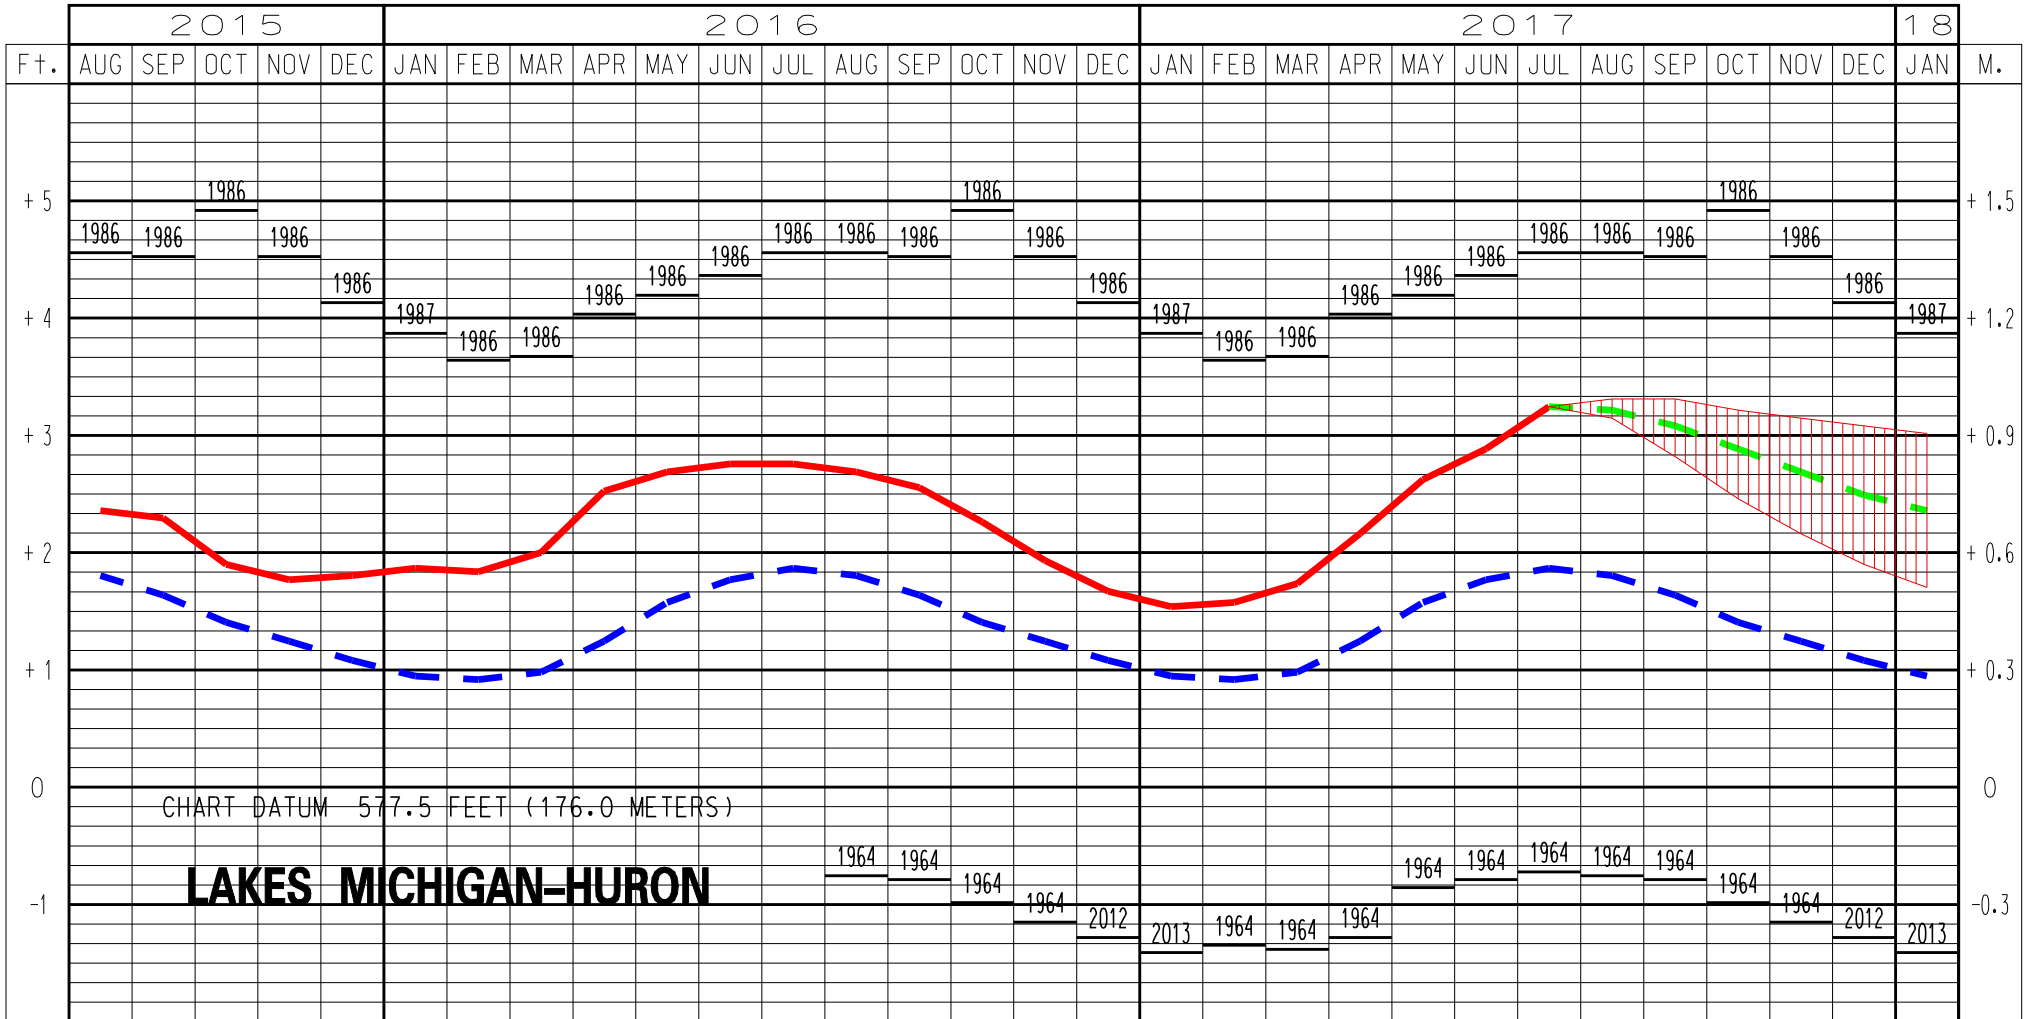

LAKES MICHIGAN-HURON WATER LEVELS - AUGUST 2017

LEGEND

LAKE LEVELS

RECORDED

PROJECTED

AVERAGE **

MAXIMUM **

MINIMUM **

** Average, Maximum and Minimum for period 1918-2016