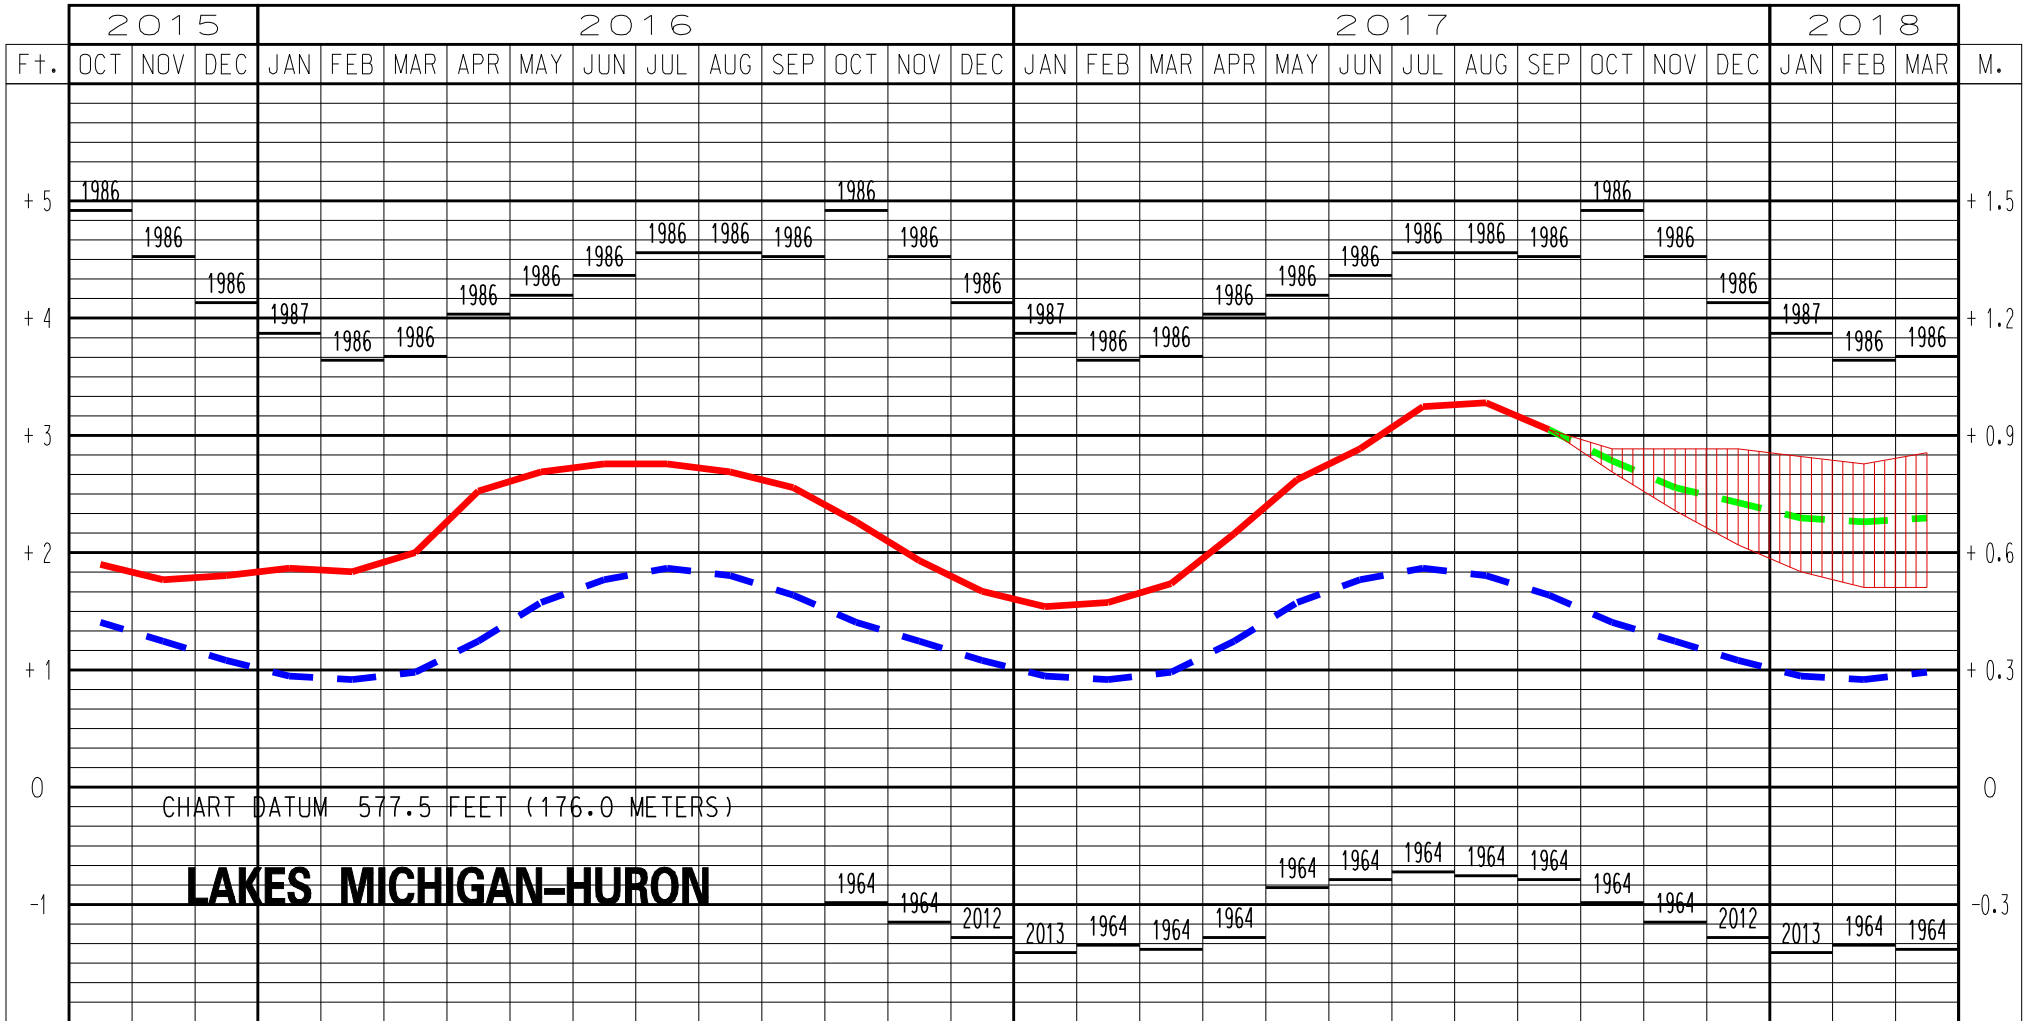

LAKES MICHIGAN-HURON WATER LEVELS - OCTOBER 2017

LEGEND

LAKE LEVELS

RECORDED

PROJECTED

AVERAGE **

MAXIMUM **

MINIMUM **

** Average, Maximum and Minimum for period 1918-2016