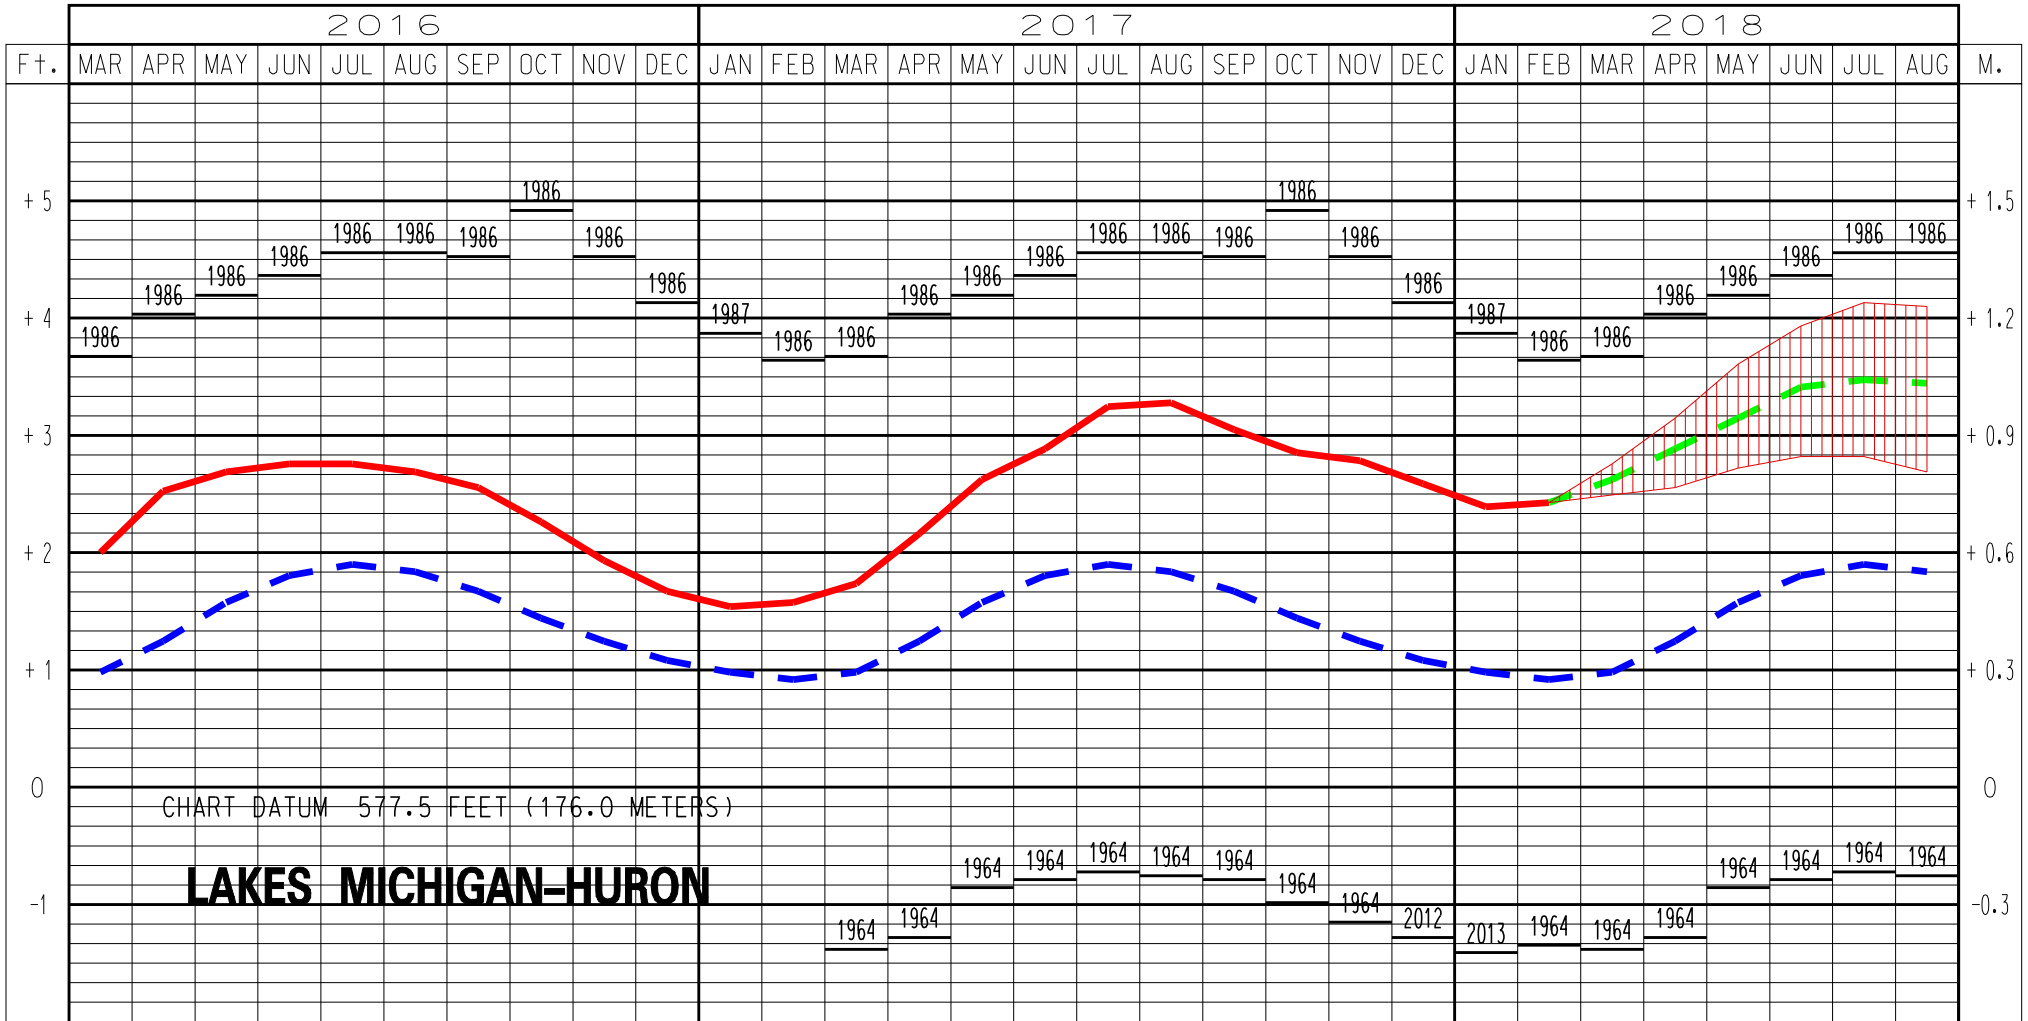

# LAKES MICHIGAN-HURON WATER LEVELS - MARCH 2018

## LEGEND

LAKE LEVELS

RECORDED

PROJECTED

AVERAGE \*\*

MAXIMUM \*\*

MINIMUM \*\*

\*\* Average, Maximum and Minimum for period 1918-2017