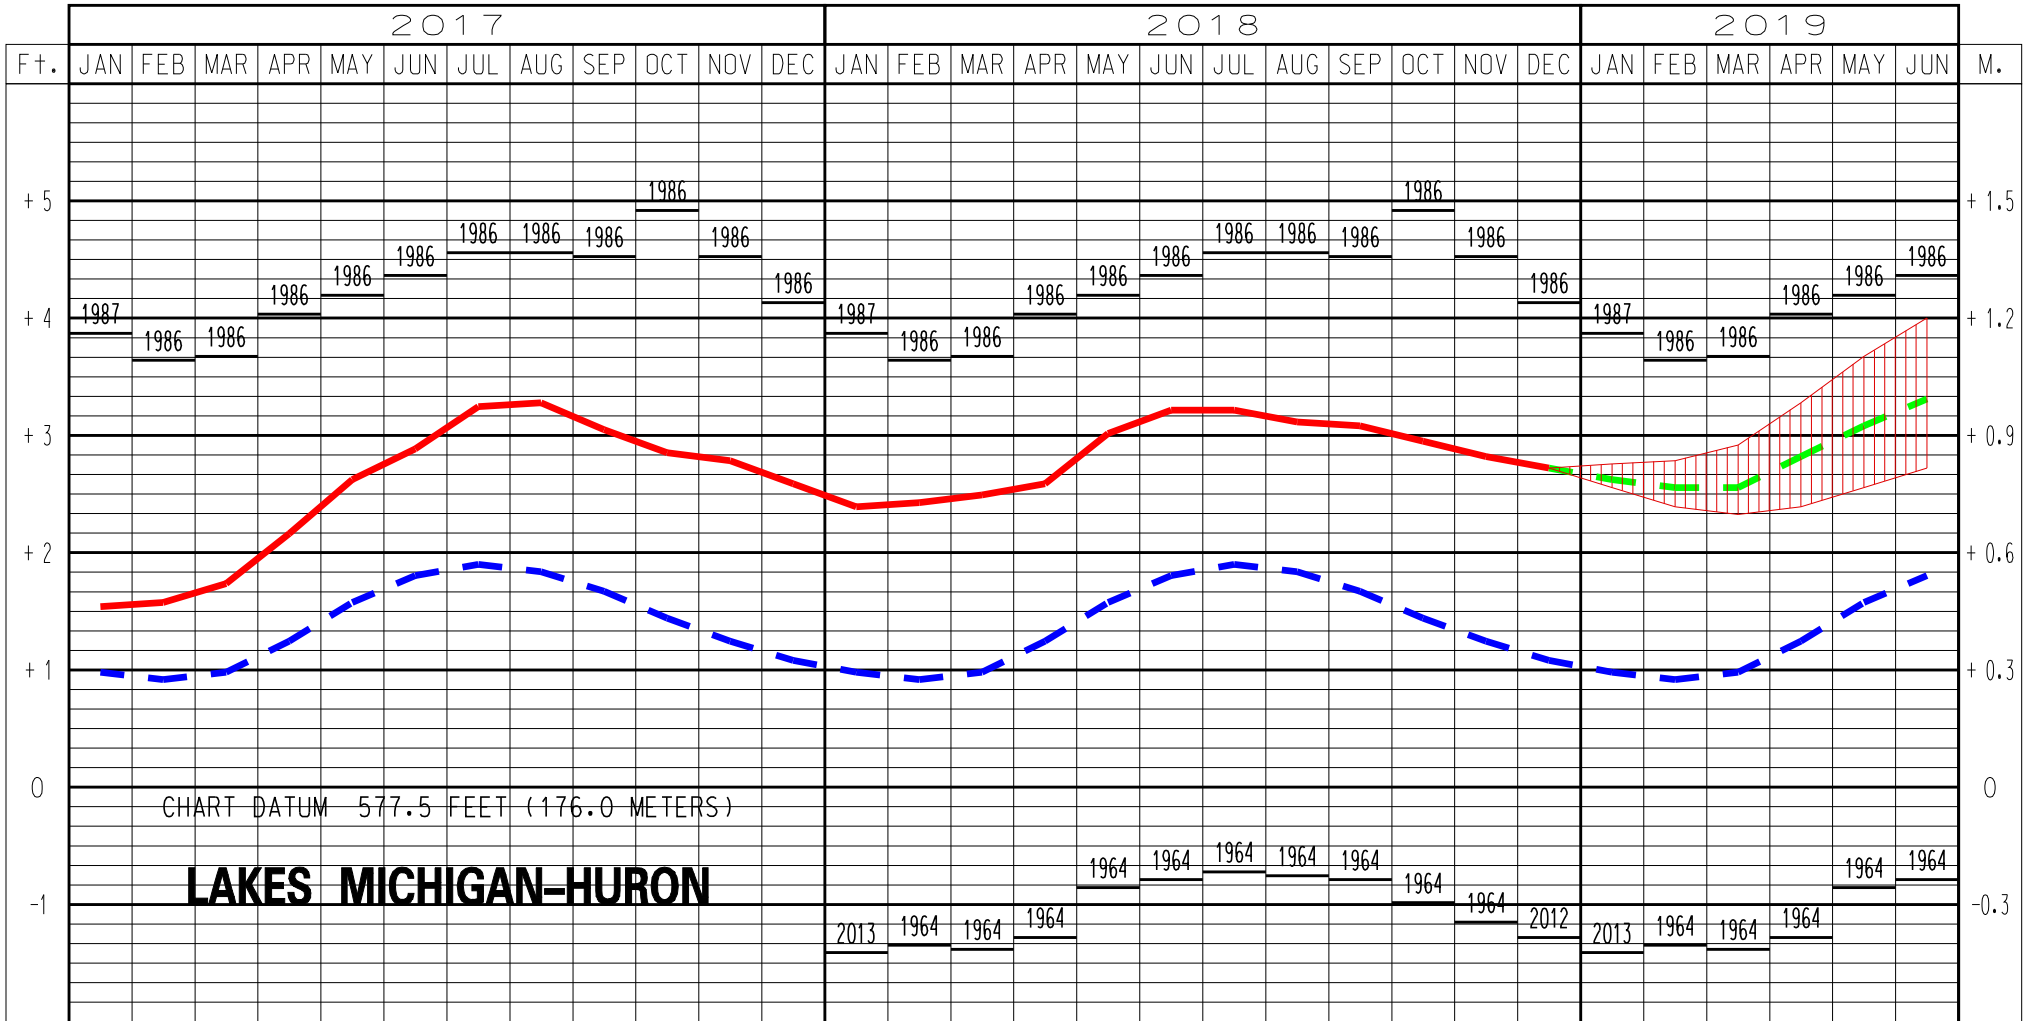

LAKES MICHIGAN-HURON WATER LEVELS - JANUARY 2019

LEGEND

LAKE LEVELS

RECORDED

PROJECTED

AVERAGE **

MAXIMUM **

MINIMUM **

** Average, Maximum and Minimum for period 1918-2017