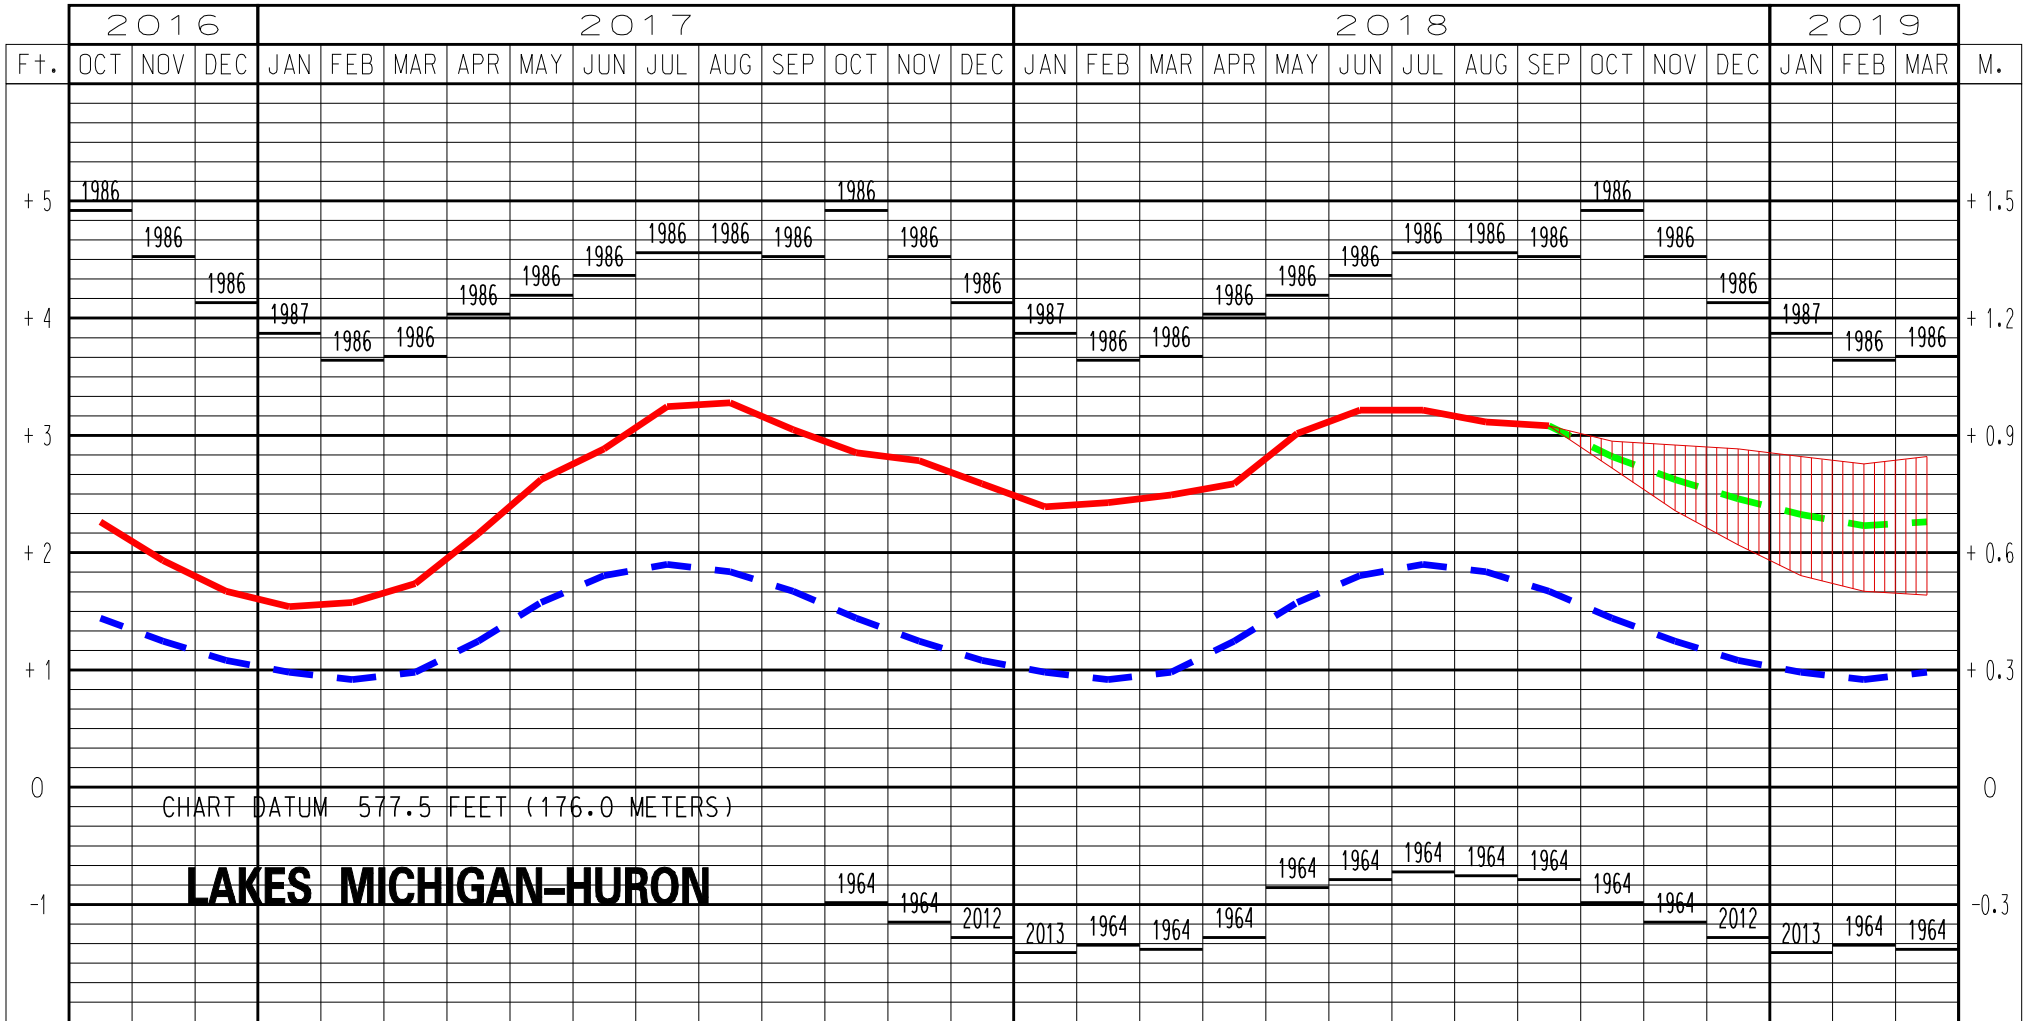

# LAKES MICHIGAN-HURON WATER LEVELS - OCTOBER 2018

## LEGEND

LAKE LEVELS

RECORDED

PROJECTED

AVERAGE \*\*

MAXIMUM \*\*

MINIMUM \*\*

\*\* Average, Maximum and Minimum for period 1918-2017