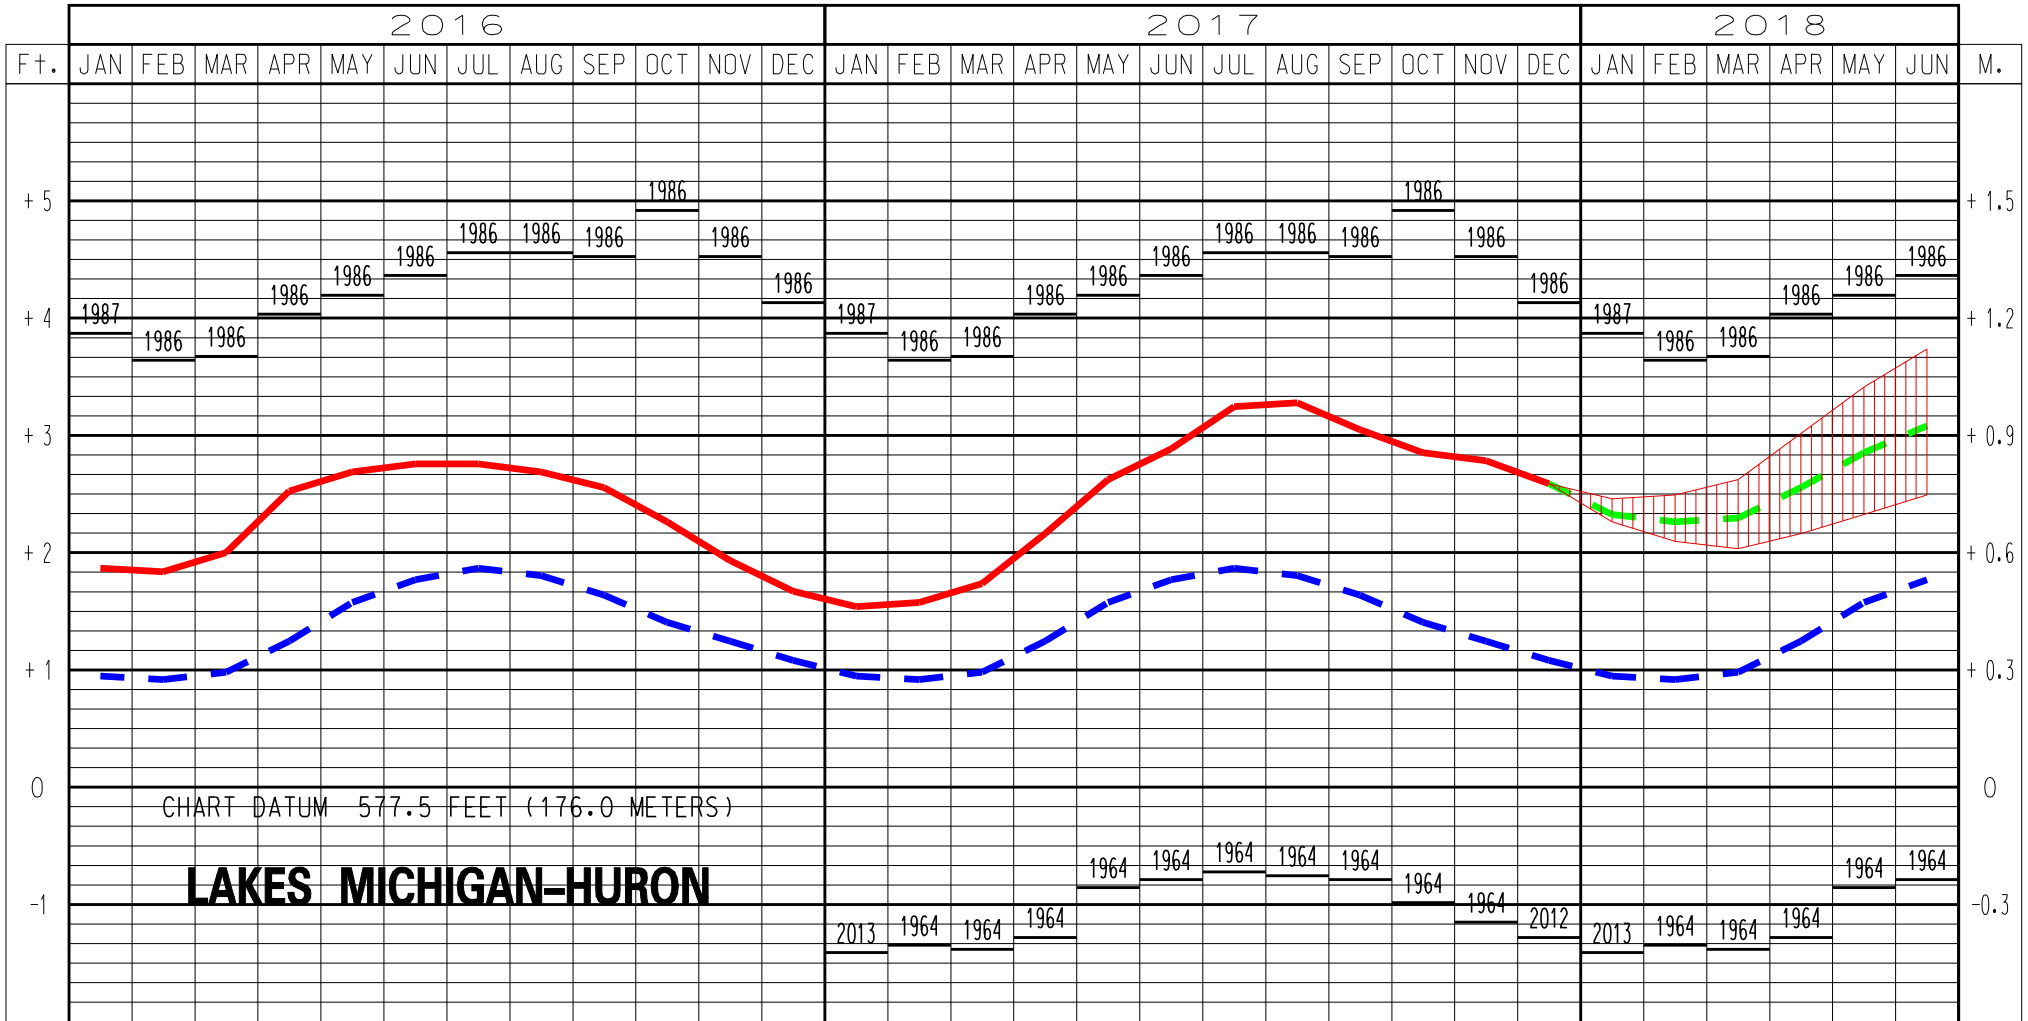

# LAKES MICHIGAN-HURON WATER LEVELS - JANUARY 2018

## LEGEND

LAKE LEVELS

RECORDED

PROJECTED

AVERAGE \*\*

MAXIMUM \*\*

MINIMUM \*\*

\*\* Average, Maximum and Minimum for period 1918-2016