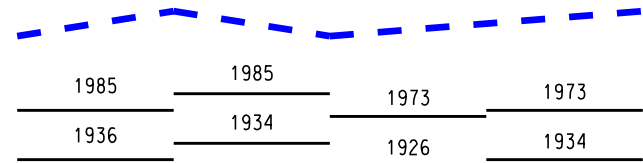

## LEGEND

LAKE LEVELS

RECORDED

PROJECTED

AVERAGE \*\*

MAXIMUM \*\*

MINIMUM \*\*

\*\* Average, Maximum and Minimum for period 1918-2017