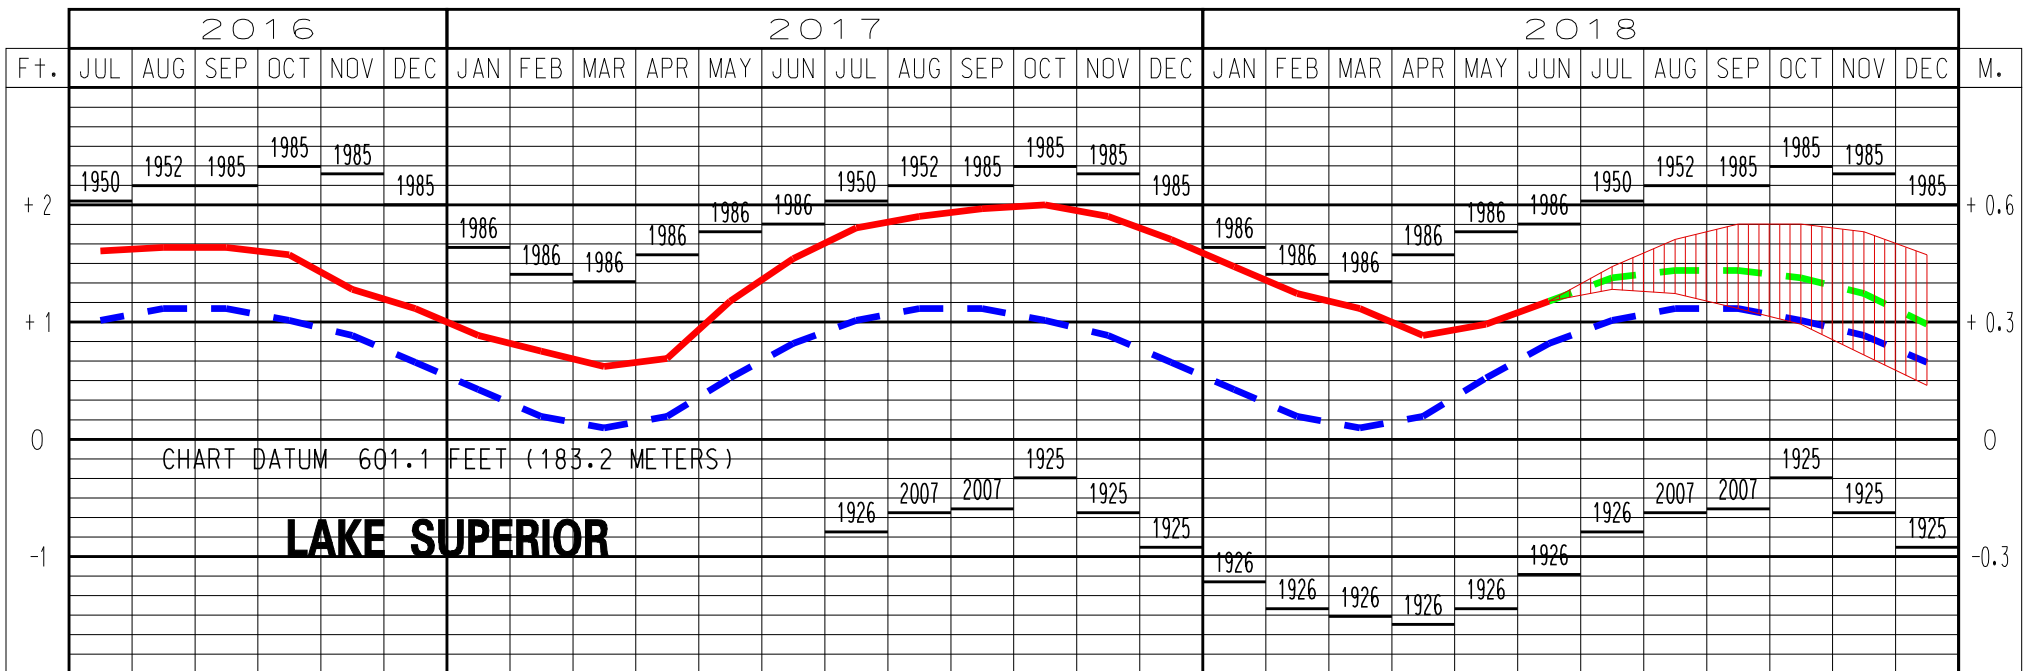

LAKE SUPERIOR WATER LEVELS - JULY 2018

LEGEND

LAKE LEVELS

RECORDED

PROJECTED

AVERAGE **

MAXIMUM **

MINIMUM **

** Average, Maximum and Minimum for period 1918-2017