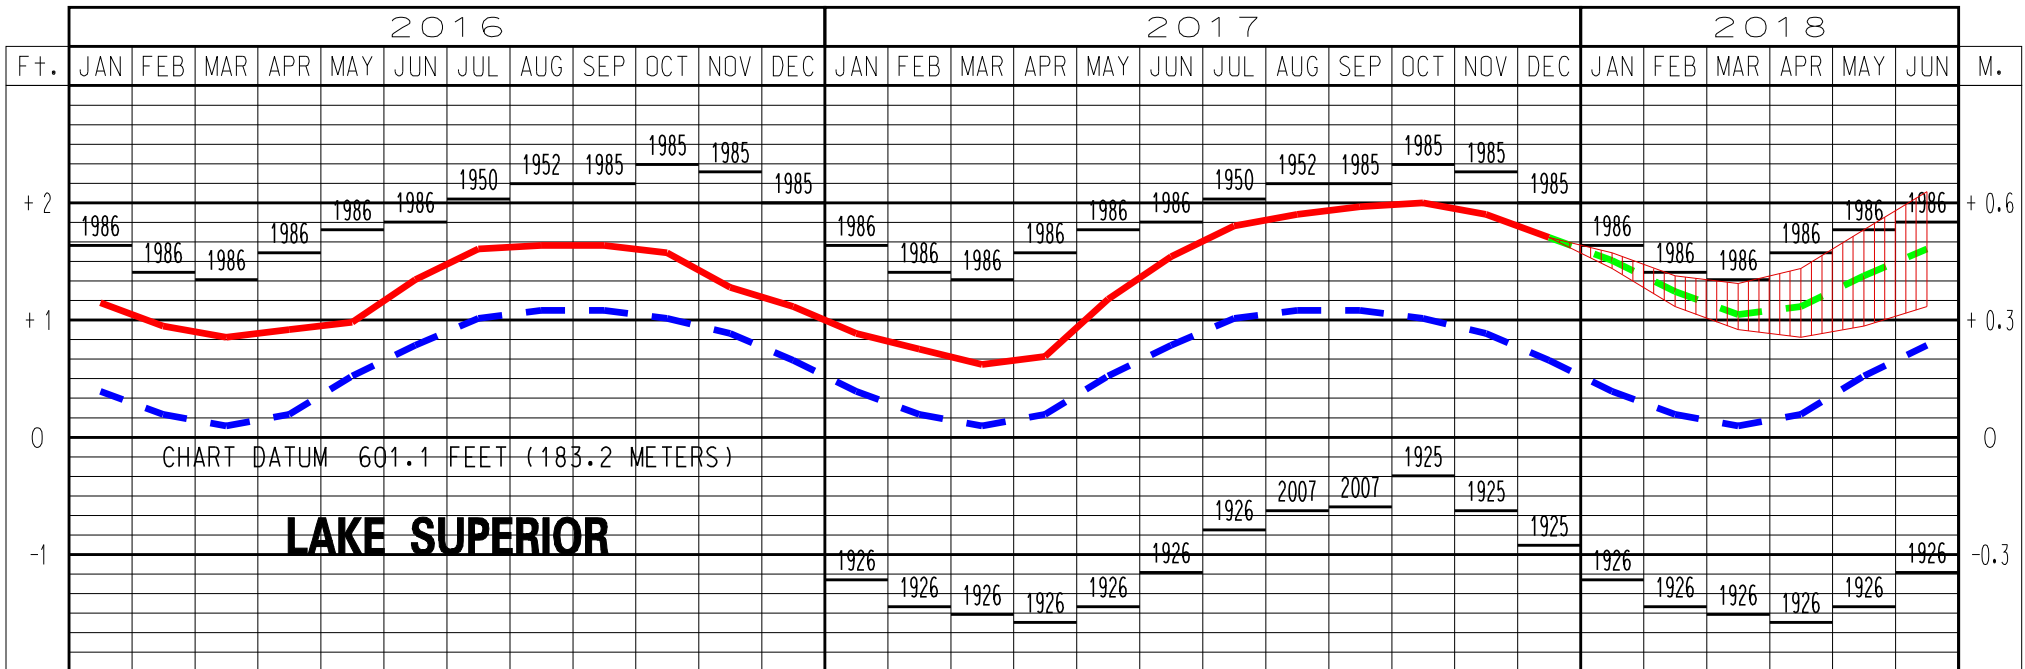

LAKE SUPERIOR WATER LEVELS – JANUARY 2018

LEGEND

LAKE LEVELS

RECORDED

PROJECTED

AVERAGE **

MAXIMUM **

MINIMUM **

** Average, Maximum and Minimum for period 1918-2016