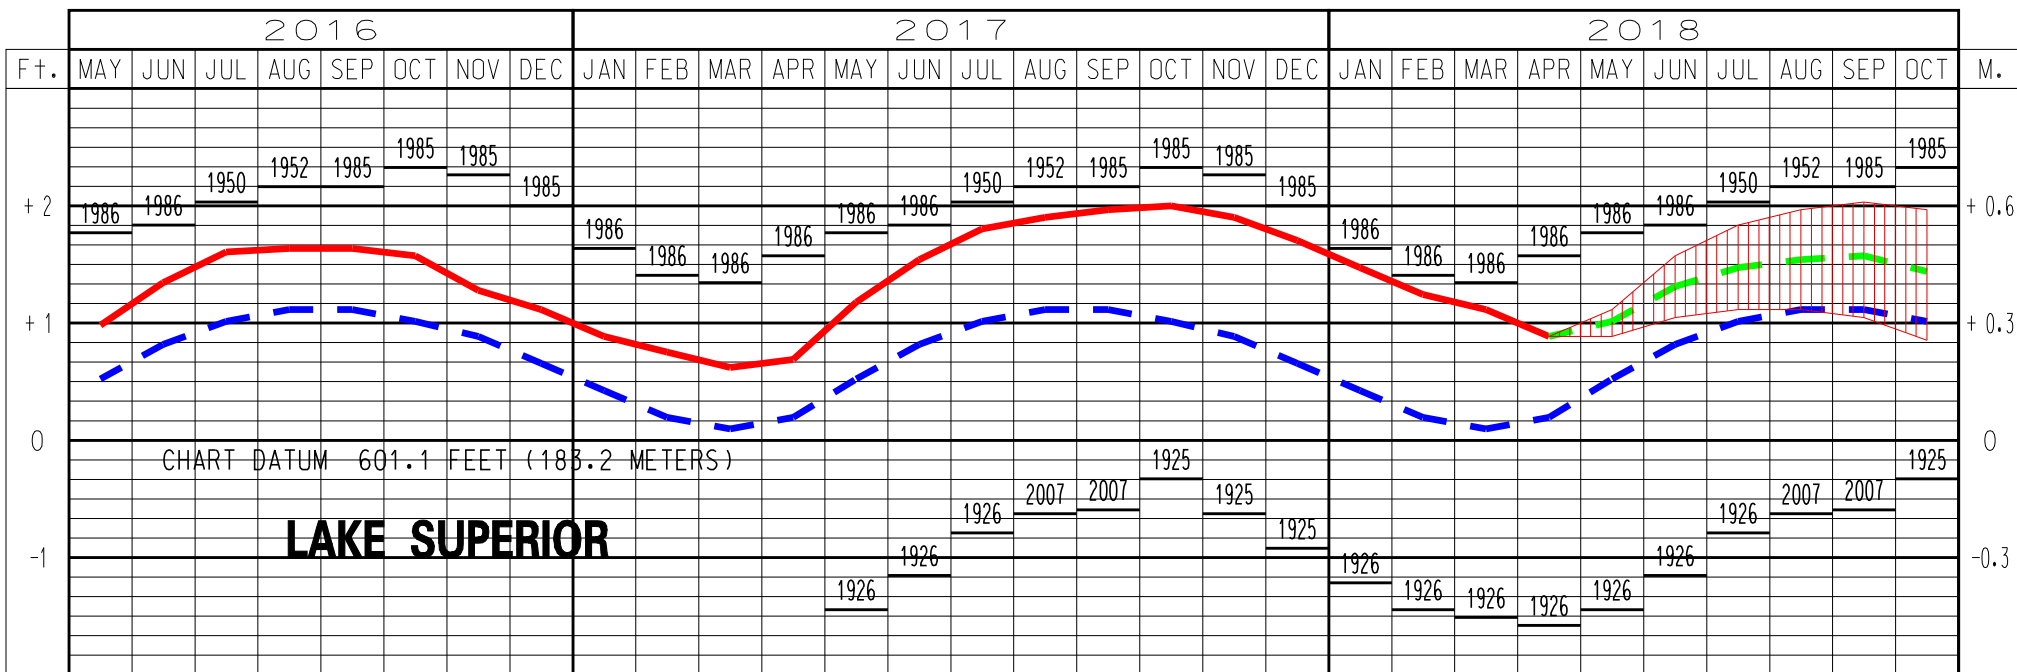

LAKE SUPERIOR WATER LEVELS - MAY 2018

LEGEND

LAKE LEVELS

RECORDED

PROJECTED

AVERAGE **

MAXIMUM **

MINIMUM **

** Average, Maximum and Minimum for period 1918-2017