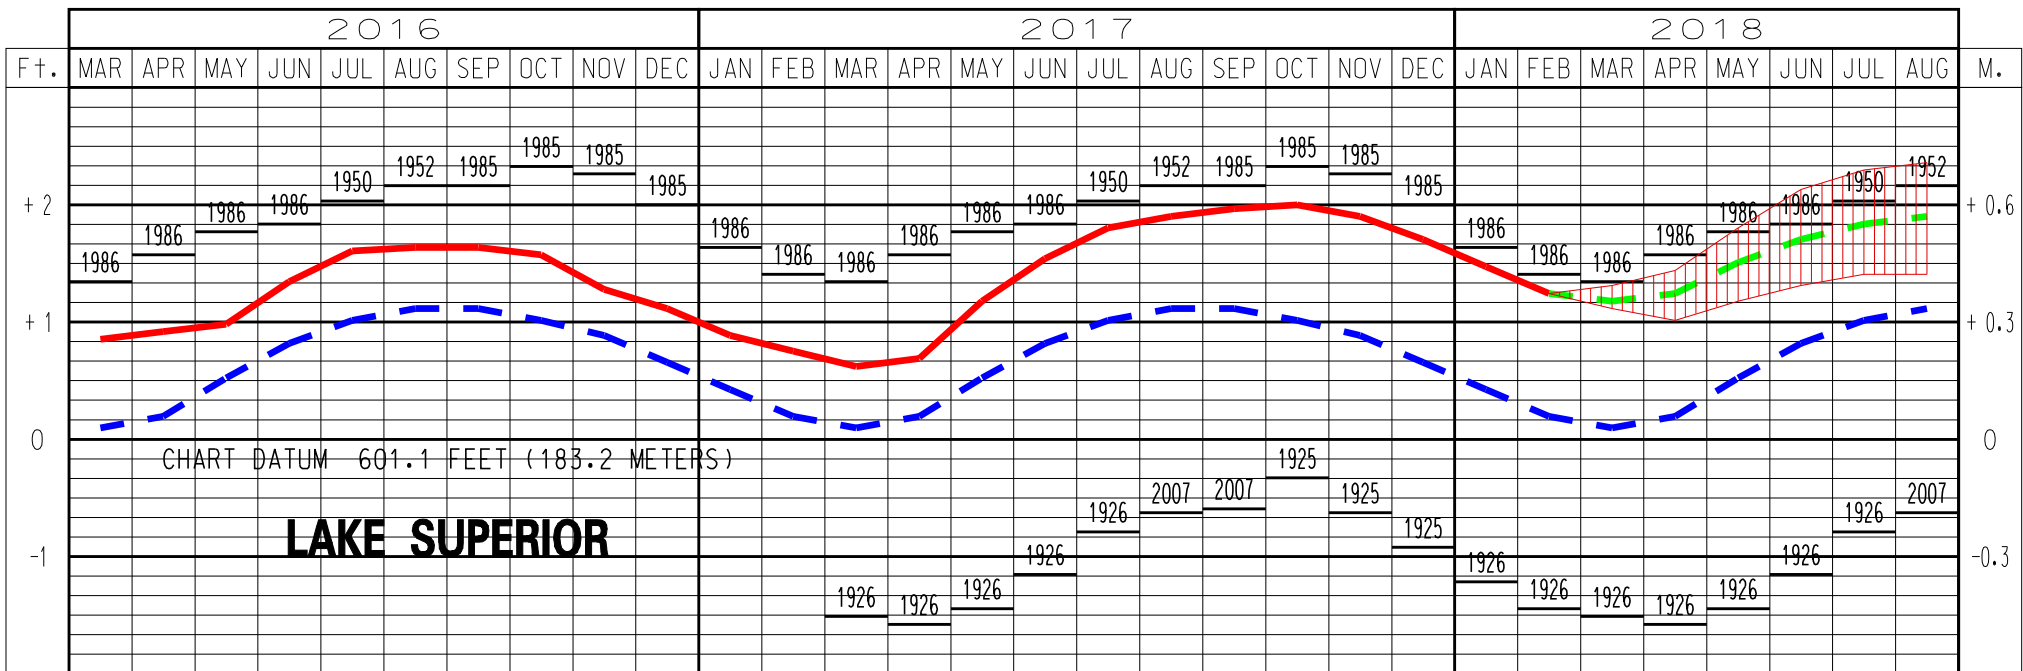

LAKE SUPERIOR WATER LEVELS - MARCH 2018

LEGEND

LAKE LEVELS

RECORDED

PROJECTED

AVERAGE **

MAXIMUM **

MINIMUM **

** Average, Maximum and Minimum for period 1918-2017