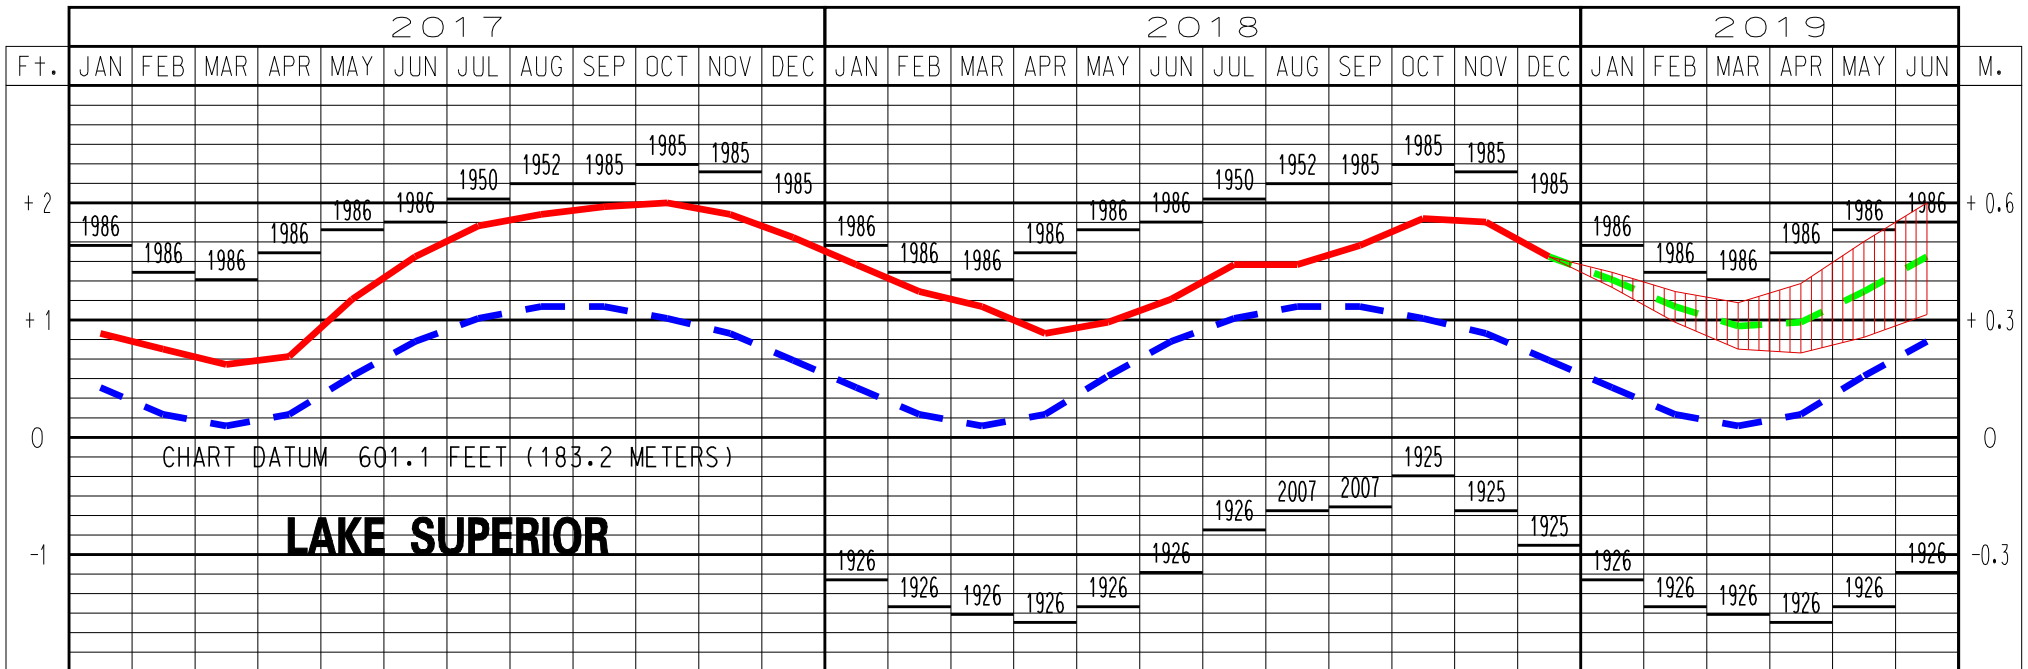

LAKE SUPERIOR WATER LEVELS – JANUARY 2019

LEGEND

LAKE LEVELS

RECORDED

PROJECTED

AVERAGE **

MAXIMUM **

MINIMUM **

** Average, Maximum and Minimum for period 1918-2017