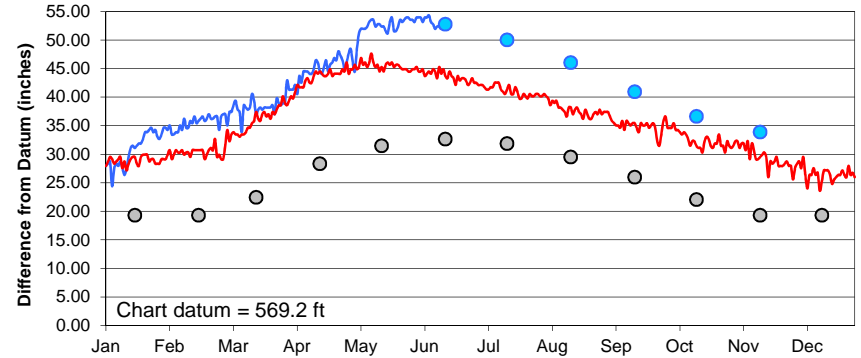

Lake Superior

Lake Michigan-Huron

Lake St. Clair

Lake Erie

Lake Ontario

U.S. Army Corps of Engineers
 Detroit District
<http://www.lre.usace.army.mil>