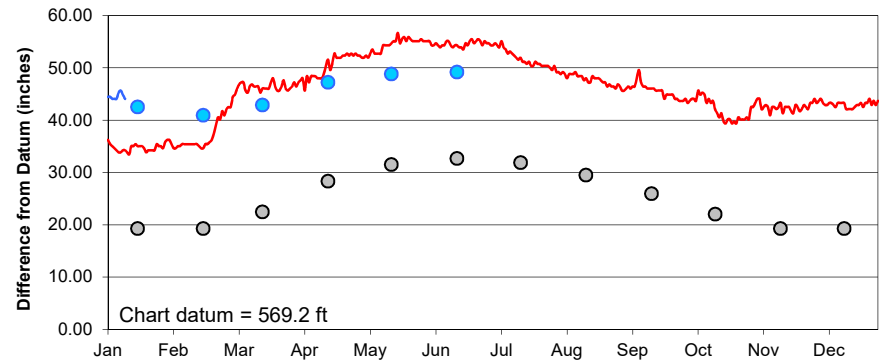

Lake Superior

Lake Michigan-Huron

Lake St. Clair

Lake Erie

Lake Ontario

**U.S. Army Corps of Engineers
Detroit District**
<http://www.lre.usace.army.mil>