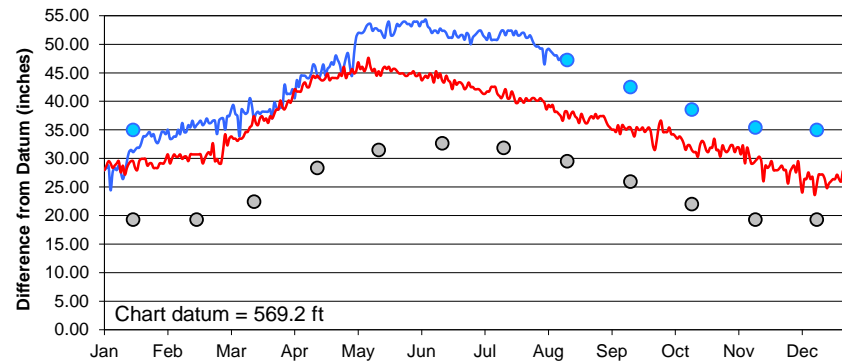

Lake Superior

Lake Michigan-Huron

Lake St. Clair

Lake Erie

Lake Ontario

U.S. Army Corps of Engineers
 Detroit District
<http://www.lre.usace.army.mil>