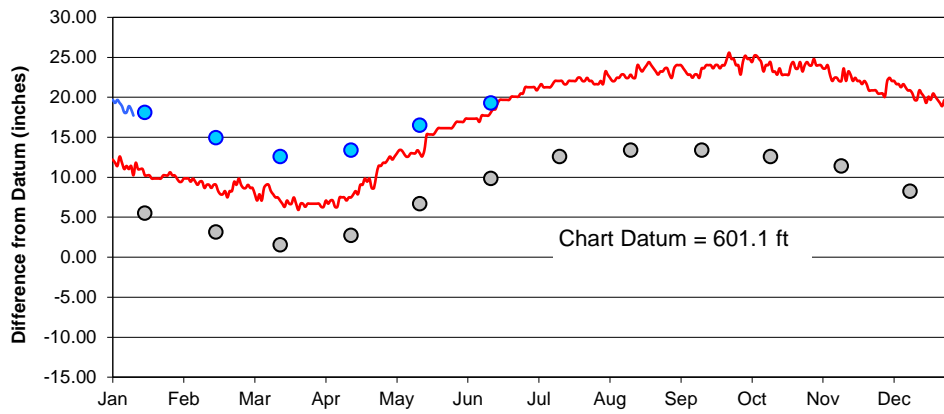

Lake Superior

Lake Michigan-Huron

Lake St. Clair

Lake Erie

Lake Ontario

**U.S. Army Corps of Engineers
Detroit District**
<http://www.lre.usace.army.mil>