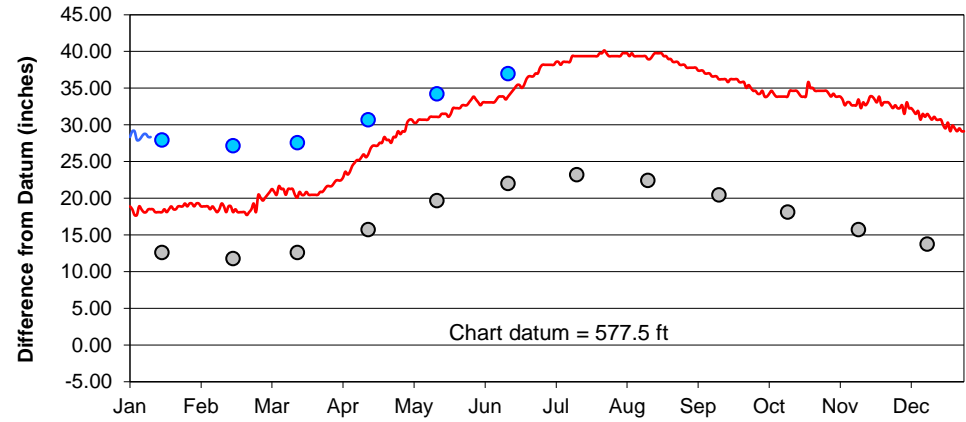

Lake Superior

Lake Michigan-Huron

Lake St. Clair

Lake Erie

Lake Ontario

**U.S. Army Corps of Engineers
Detroit District**
<http://www.lre.usace.army.mil>