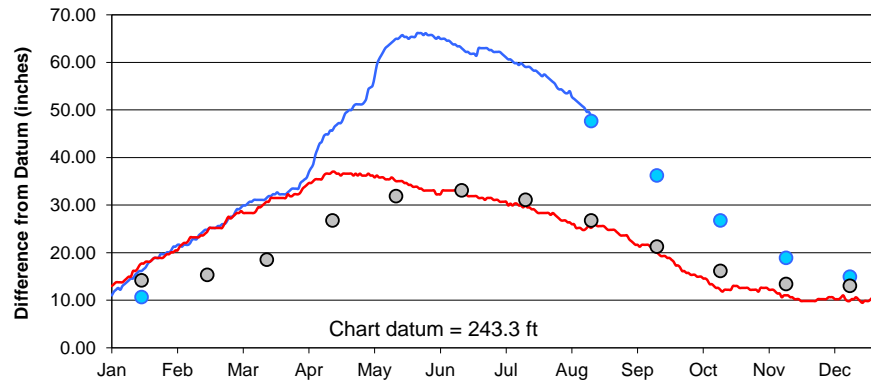

Lake Superior

Lake Michigan-Huron

Lake St. Clair

Lake Erie

Lake Ontario

U.S. Army Corps of Engineers
 Detroit District
<http://www.lre.usace.army.mil>