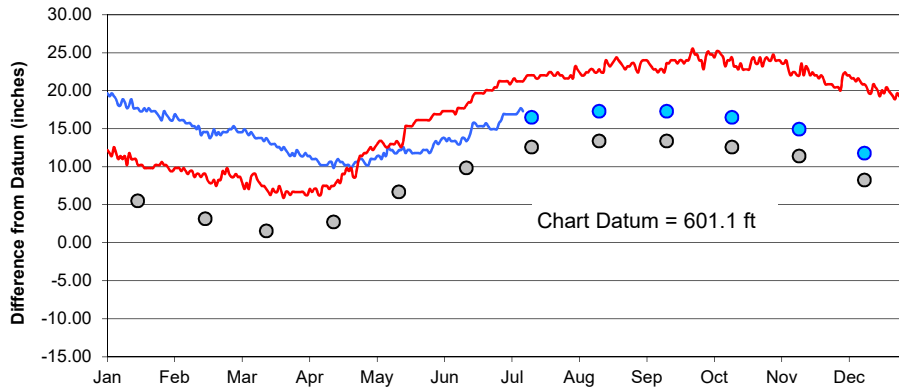

Lake Superior

Lake Michigan-Huron

Lake St. Clair

Lake Erie

Lake Ontario

**U.S. Army Corps of Engineers
Detroit District**
<http://www.lre.usace.army.mil>