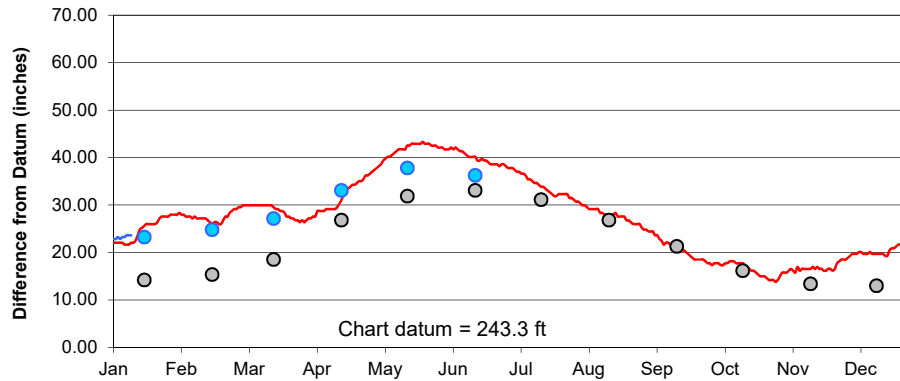

Lake Superior

Lake Michigan-Huron

Lake St. Clair

Lake Erie

Lake Ontario

**U.S. Army Corps of Engineers
Detroit District**
<http://www.lre.usace.army.mil>