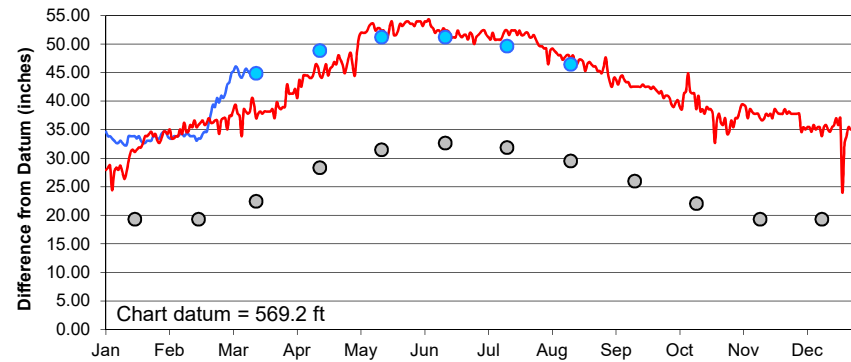

Lake Superior

Lake Michigan-Huron

Lake St. Clair

Lake Erie

Lake Ontario

U.S. Army Corps of Engineers
Detroit District
<http://www.lre.usace.army.mil>