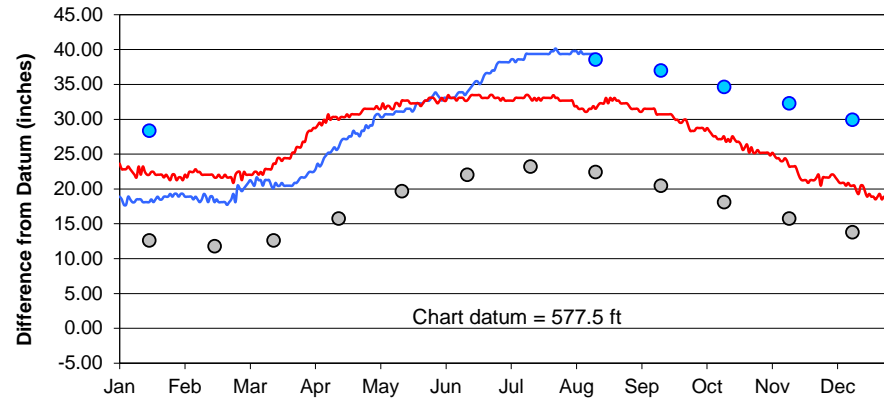

Lake Superior

Lake Michigan-Huron

Lake St. Clair

Lake Erie

Lake Ontario

U.S. Army Corps of Engineers
 Detroit District
<http://www.lre.usace.army.mil>