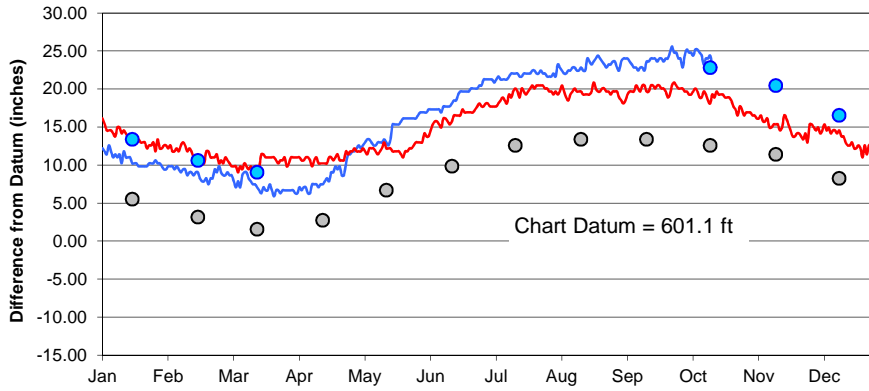

Lake Superior

Lake Michigan-Huron

Lake St. Clair

Lake Erie

Lake Ontario

**U.S. Army Corps of Engineers
Detroit District**
<http://www.lre.usace.army.mil>