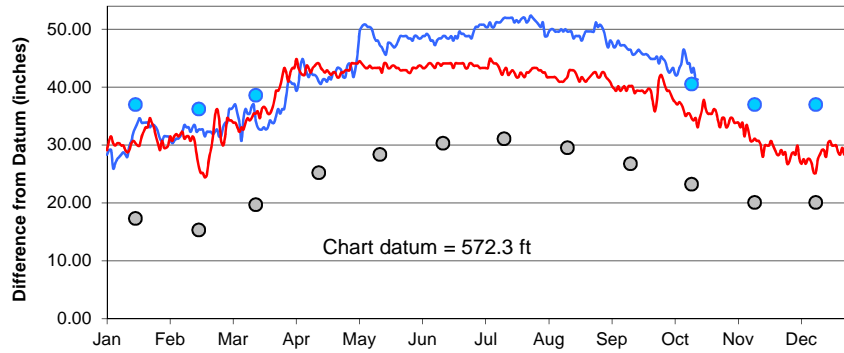

Lake Superior

Lake Michigan-Huron

Lake St. Clair

Lake Erie

Lake Ontario

**U.S. Army Corps of Engineers
Detroit District**
<http://www.lre.usace.army.mil>