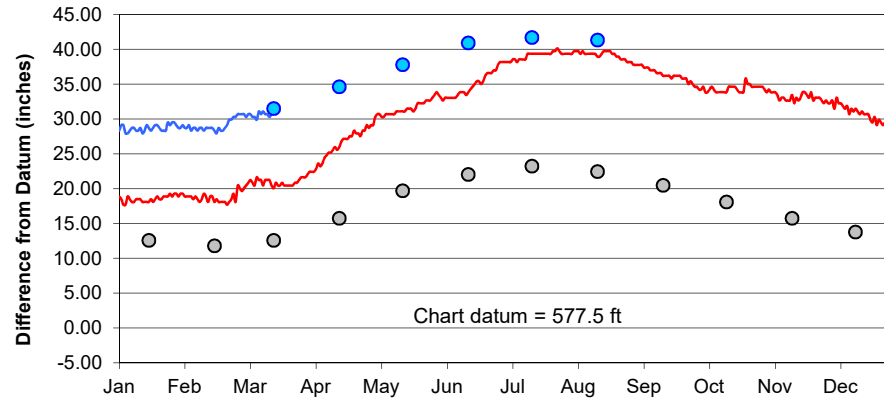

Lake Superior

Lake Michigan-Huron

Lake St. Clair

Lake Erie

Lake Ontario

U.S. Army Corps of Engineers
Detroit District
<http://www.lre.usace.army.mil>