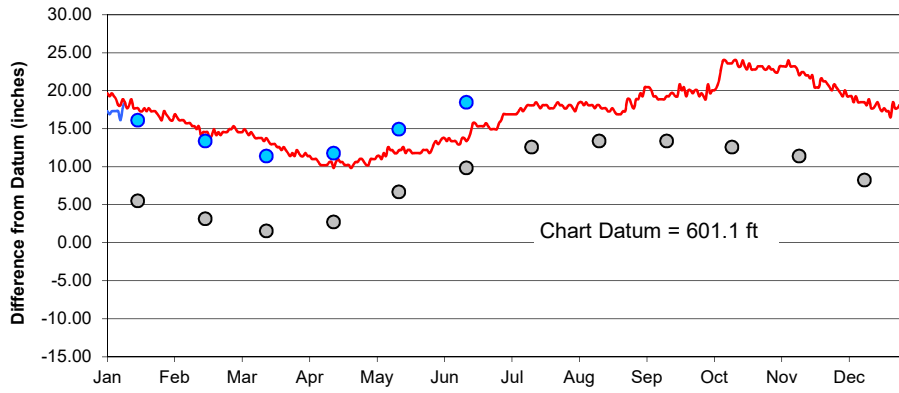

Lake Superior

Lake Michigan-Huron

Lake St. Clair

Lake Erie

Lake Ontario

**U.S. Army Corps of Engineers
Detroit District**
<http://www.lre.usace.army.mil>