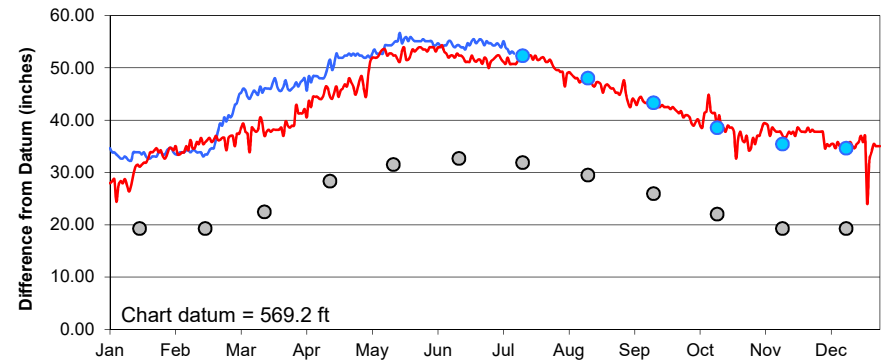

Lake Superior

Lake Michigan-Huron

Lake St. Clair

Lake Erie

Lake Ontario

**U.S. Army Corps of Engineers
Detroit District**
<http://www.lre.usace.army.mil>