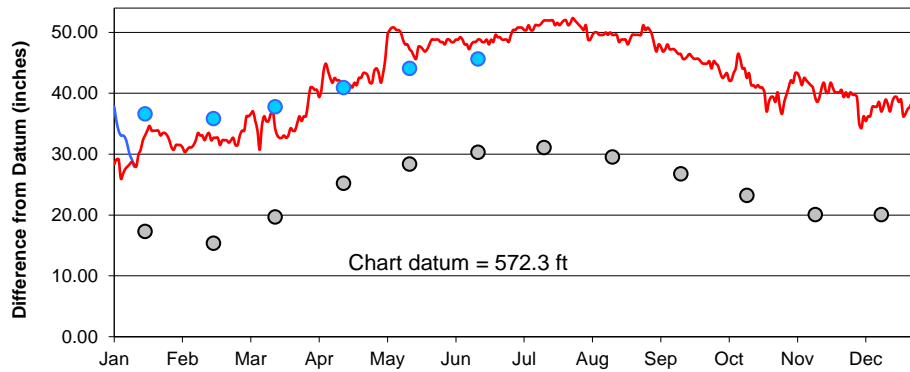

Lake Superior

Lake Michigan-Huron

Lake St. Clair

Lake Erie

Lake Ontario

**U.S. Army Corps of Engineers
Detroit District**
<http://www.lre.usace.army.mil>