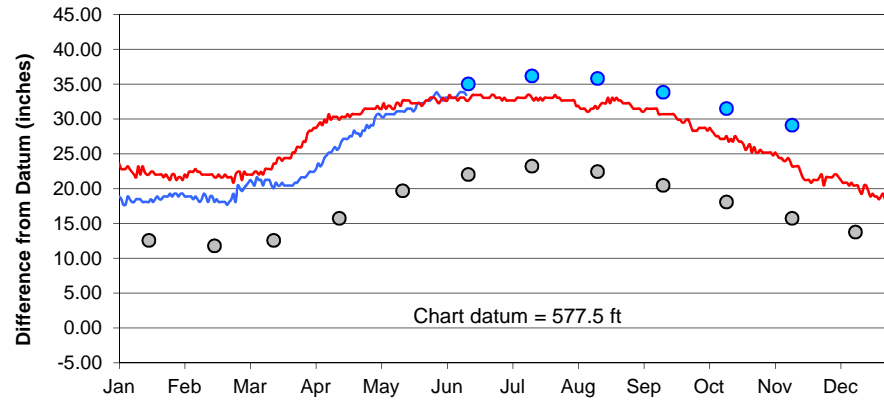

Lake Superior

Lake Michigan-Huron

Lake St. Clair

Lake Erie

Lake Ontario

U.S. Army Corps of Engineers
 Detroit District
<http://www.lre.usace.army.mil>