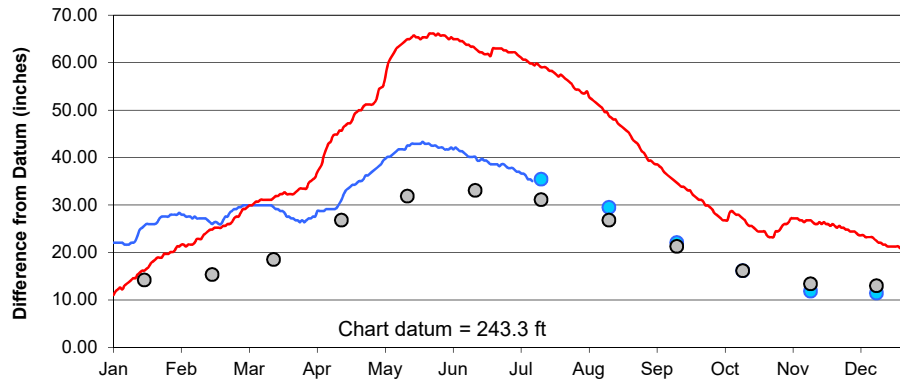

Lake Superior

Lake Michigan-Huron

Lake St. Clair

Lake Erie

Lake Ontario

**U.S. Army Corps of Engineers
Detroit District**
<http://www.lre.usace.army.mil>