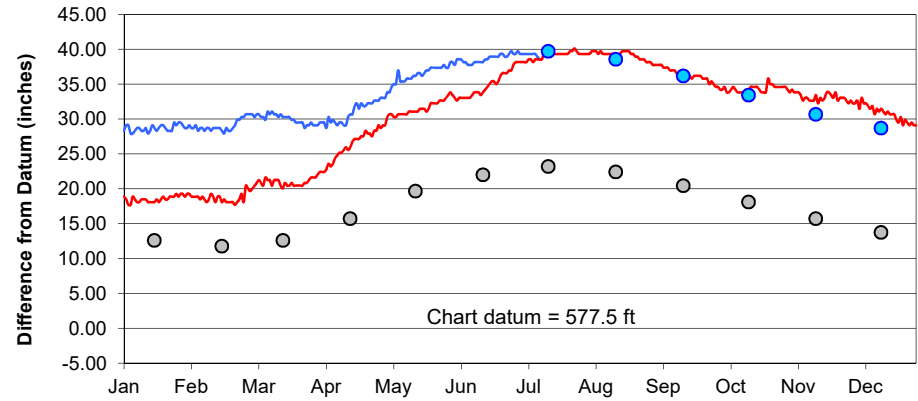

Lake Superior

Lake Michigan-Huron

Lake St. Clair

Lake Erie

Lake Ontario

**U.S. Army Corps of Engineers
Detroit District**
<http://www.lre.usace.army.mil>