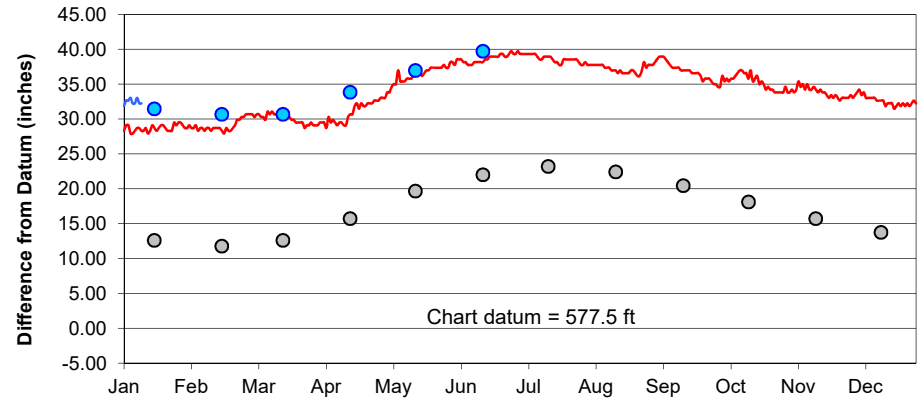

Lake Superior

Lake Michigan-Huron

Lake St. Clair

Lake Erie

Lake Ontario

**U.S. Army Corps of Engineers
Detroit District**
<http://www.lre.usace.army.mil>