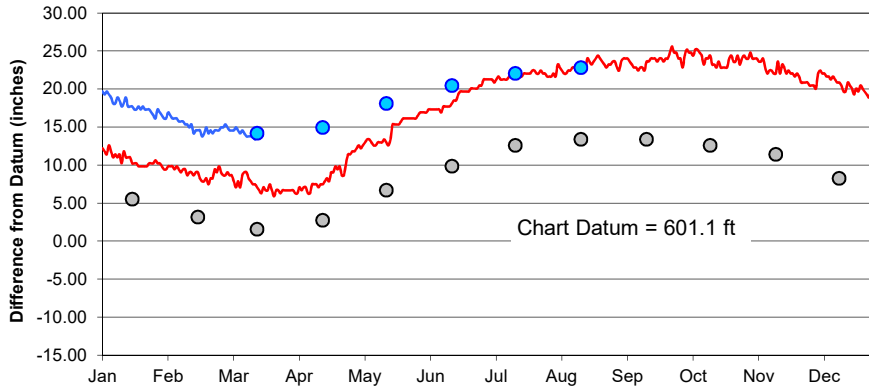

Lake Superior

Lake Michigan-Huron

Lake St. Clair

Lake Erie

Lake Ontario

U.S. Army Corps of Engineers
Detroit District
<http://www.lre.usace.army.mil>