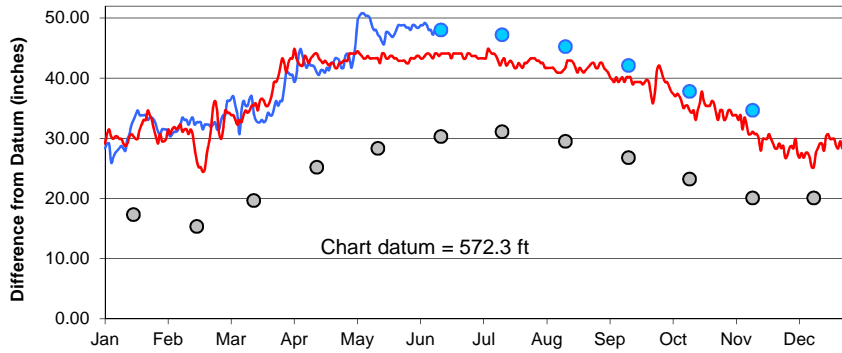

Lake Superior

Lake Michigan-Huron

Lake St. Clair

Lake Erie

Lake Ontario

U.S. Army Corps of Engineers
 Detroit District
<http://www.lre.usace.army.mil>