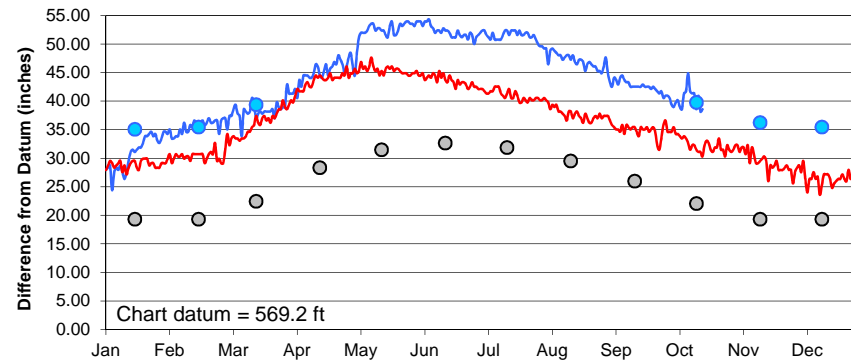

Lake Superior

Lake Michigan-Huron

Lake St. Clair

Lake Erie

Lake Ontario

**U.S. Army Corps of Engineers
Detroit District**
<http://www.lre.usace.army.mil>