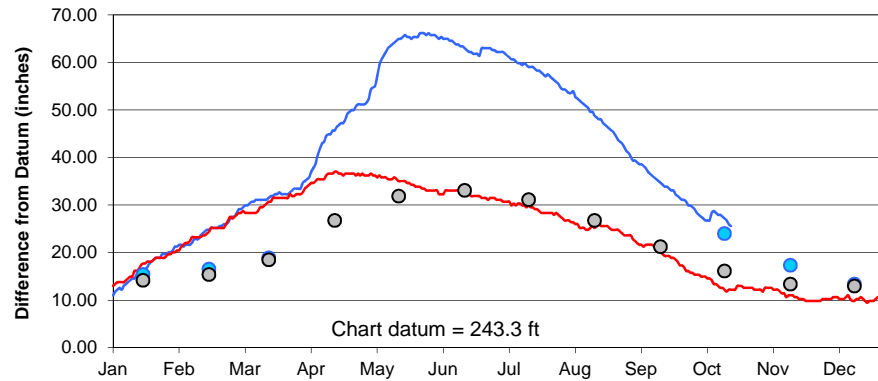

Lake Superior

Lake Michigan-Huron

Lake St. Clair

Lake Erie

Lake Ontario

**U.S. Army Corps of Engineers
Detroit District**
<http://www.lre.usace.army.mil>