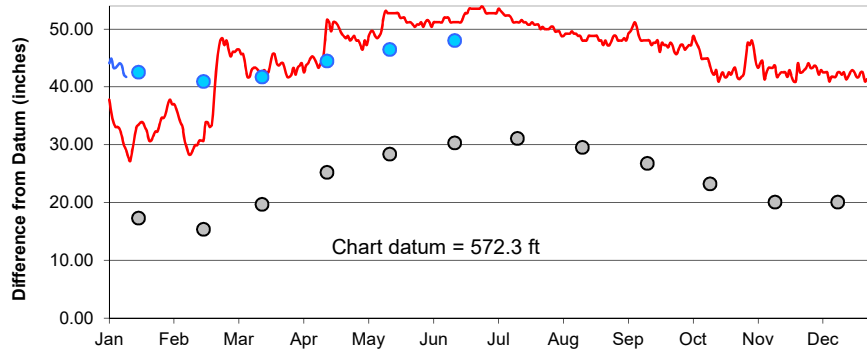

Lake Superior

Lake Michigan-Huron

Lake St. Clair

Lake Erie

Lake Ontario

**U.S. Army Corps of Engineers
Detroit District**
<http://www.lre.usace.army.mil>