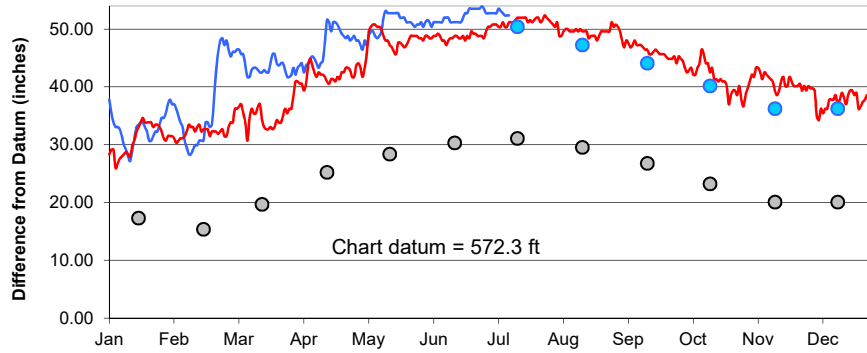

Lake Superior

Lake Michigan-Huron

Lake St. Clair

Lake Erie

Lake Ontario

**U.S. Army Corps of Engineers
Detroit District**
<http://www.lre.usace.army.mil>