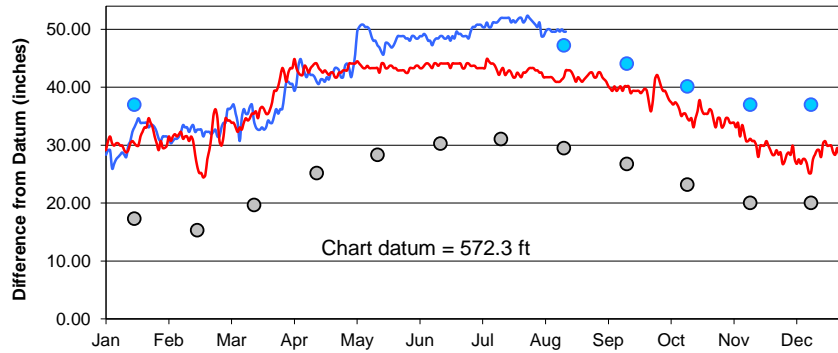

Lake Superior

Lake Michigan-Huron

Lake St. Clair

Lake Erie

Lake Ontario

U.S. Army Corps of Engineers
 Detroit District
<http://www.lre.usace.army.mil>