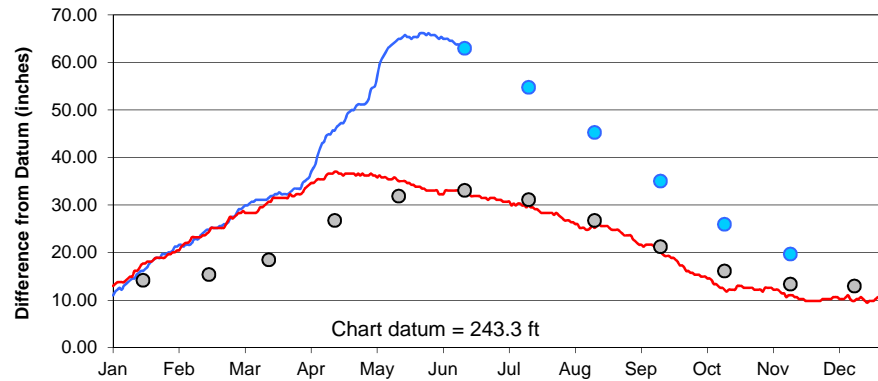

Lake Superior

Lake Michigan-Huron

Lake St. Clair

Lake Erie

Lake Ontario

U.S. Army Corps of Engineers
 Detroit District
<http://www.lre.usace.army.mil>