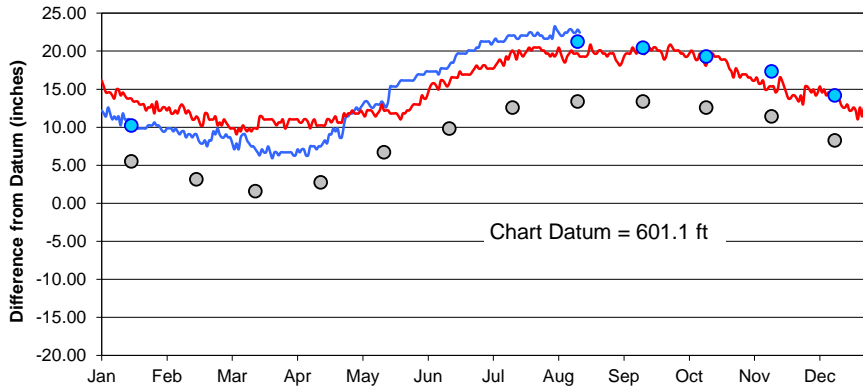

Lake Superior

Lake Michigan-Huron

Lake St. Clair

Lake Erie

Lake Ontario

U.S. Army Corps of Engineers
 Detroit District
<http://www.lre.usace.army.mil>