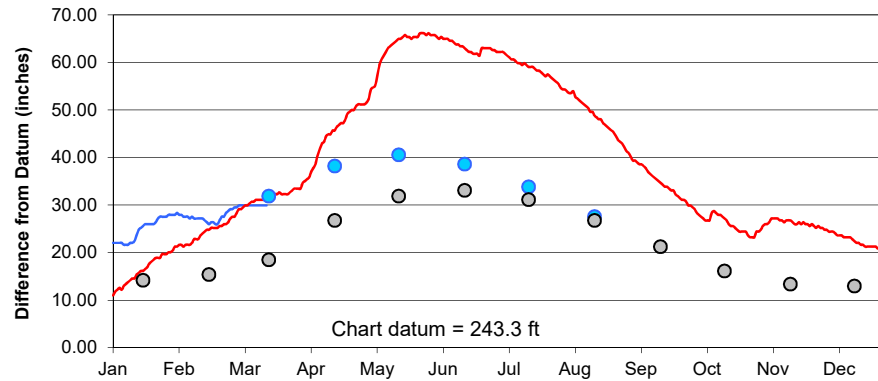

Lake Superior

Lake Michigan-Huron

Lake St. Clair

Lake Erie

Lake Ontario

U.S. Army Corps of Engineers
Detroit District
<http://www.lre.usace.army.mil>