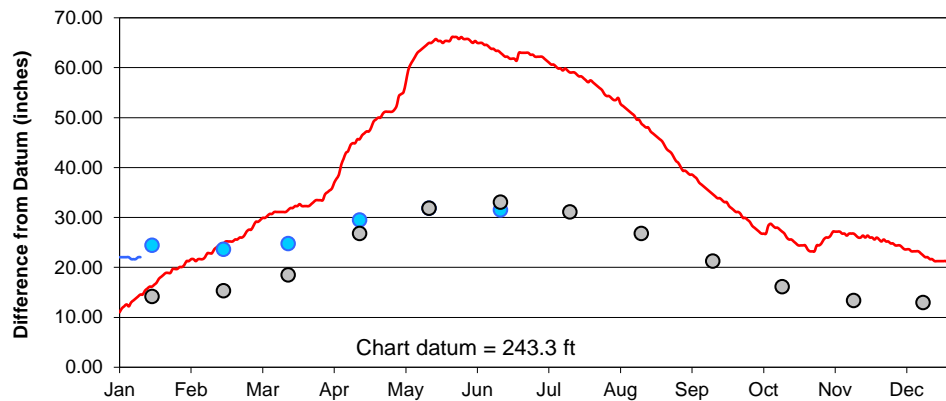

Lake Superior

Lake Michigan-Huron

Lake St. Clair

Lake Erie

Lake Ontario

**U.S. Army Corps of Engineers
Detroit District**
<http://www.lre.usace.army.mil>