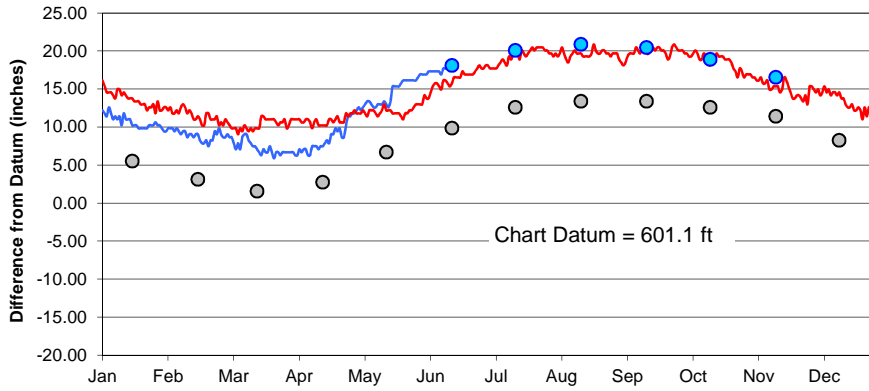

Lake Superior

Lake Michigan-Huron

Lake St. Clair

Lake Erie

Lake Ontario

U.S. Army Corps of Engineers
 Detroit District
<http://www.lre.usace.army.mil>