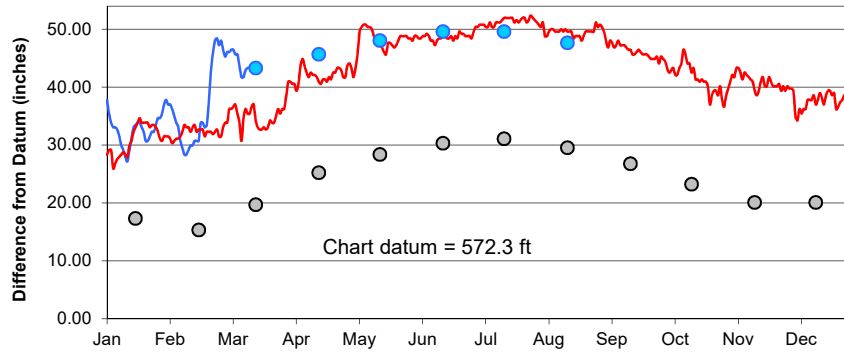

Lake Superior

Lake Michigan-Huron

Lake St. Clair

Lake Erie

Lake Ontario

U.S. Army Corps of Engineers
Detroit District
<http://www.lre.usace.army.mil>