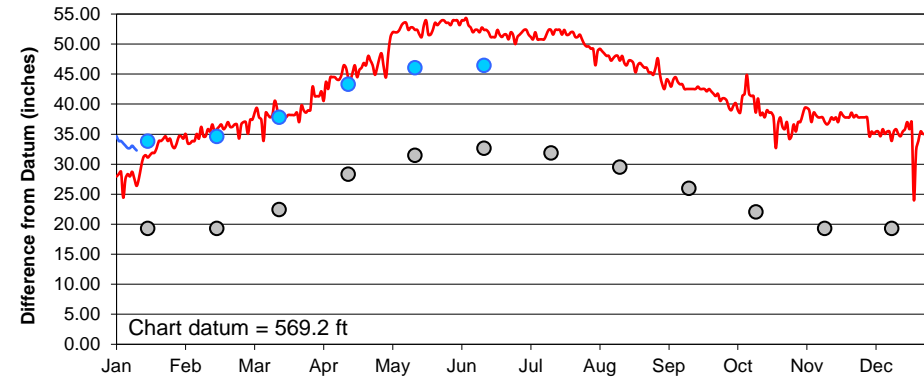

Lake Superior

Lake Michigan-Huron

Lake St. Clair

Lake Erie

Lake Ontario

**U.S. Army Corps of Engineers
Detroit District**
<http://www.lre.usace.army.mil>