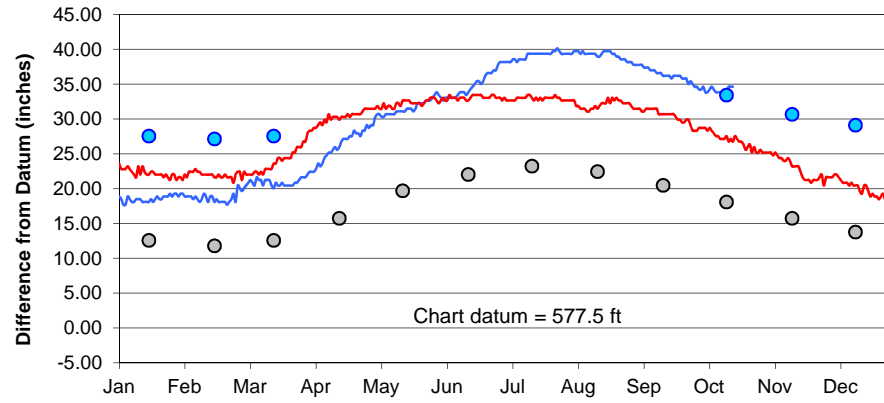

Lake Superior

Lake Michigan-Huron

Lake St. Clair

Lake Erie

Lake Ontario

**U.S. Army Corps of Engineers
Detroit District**
<http://www.lre.usace.army.mil>