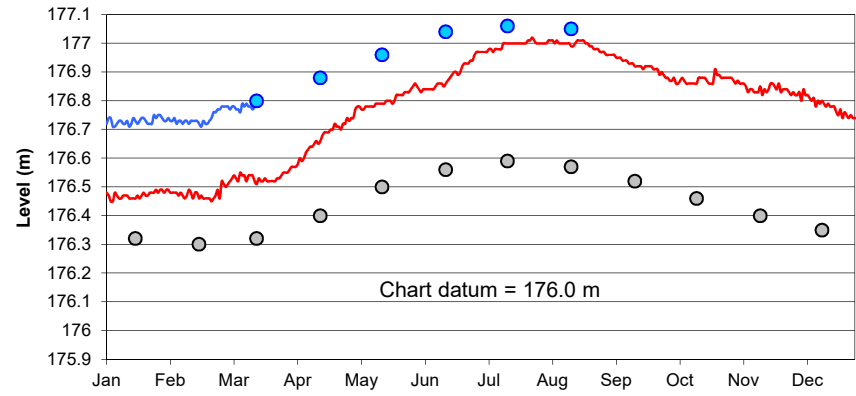

Lake Superior

Lake Michigan-Huron

Lake St. Clair

Lake Erie

Lake Ontario

**U.S. Army Corps of Engineers
Detroit District**
<http://www.lre.usace.army.mil>