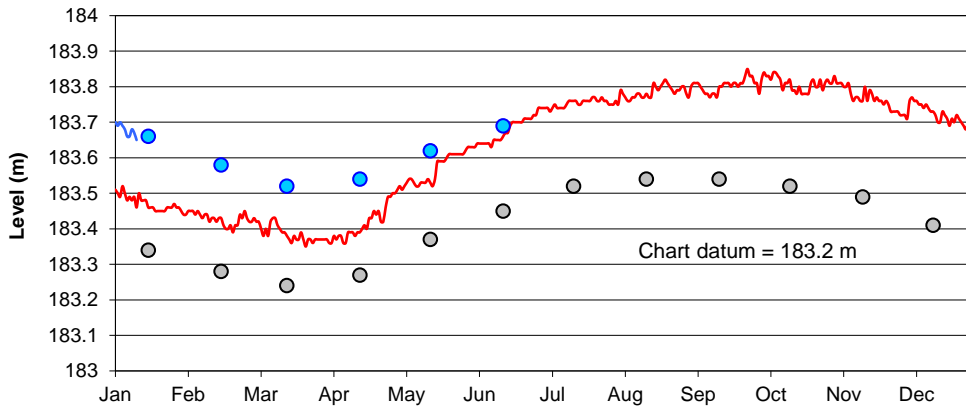

Lake Superior

Lake Michigan-Huron

Lake St. Clair

Lake Erie

Lake Ontario

U.S. Army Corps of Engineers  
 Detroit District  
<http://www.lre.usace.army.mil>