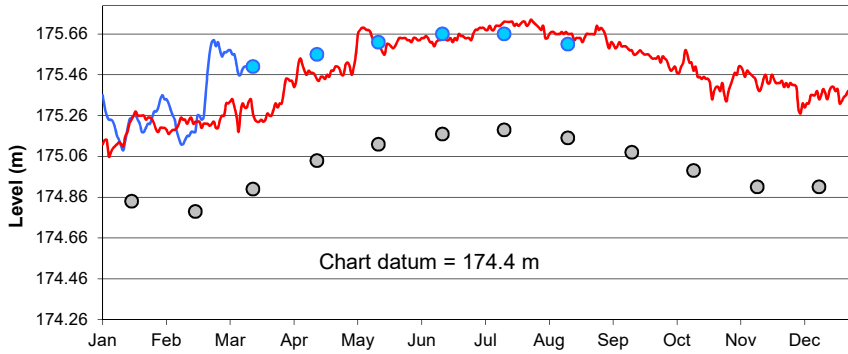

Lake Superior

Lake Michigan-Huron

Lake St. Clair

Lake Erie

Lake Ontario

**U.S. Army Corps of Engineers
Detroit District**
<http://www.lre.usace.army.mil>