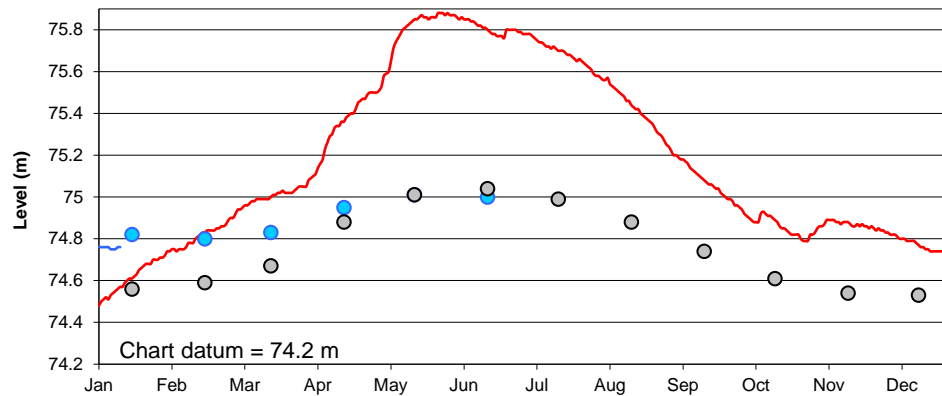

Lake Superior

Lake Michigan-Huron

Lake St. Clair

Lake Erie

Lake Ontario

U.S. Army Corps of Engineers  
 Detroit District  
<http://www.lre.usace.army.mil>