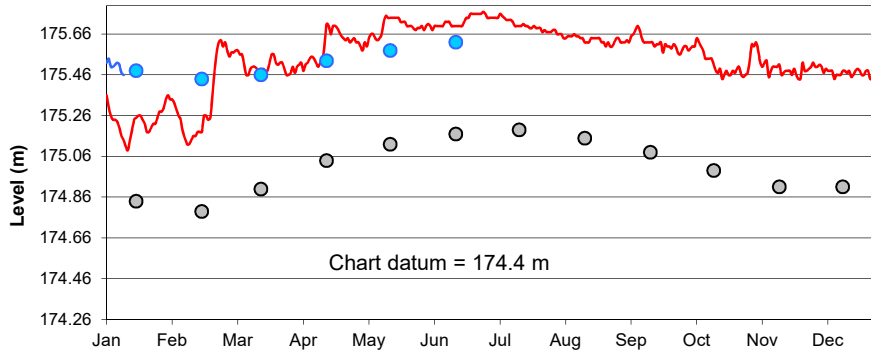

Lake Superior

Lake Michigan-Huron

Lake St. Clair

Lake Erie

Lake Ontario

U.S. Army Corps of Engineers
 Detroit District
<http://www.lre.usace.army.mil>