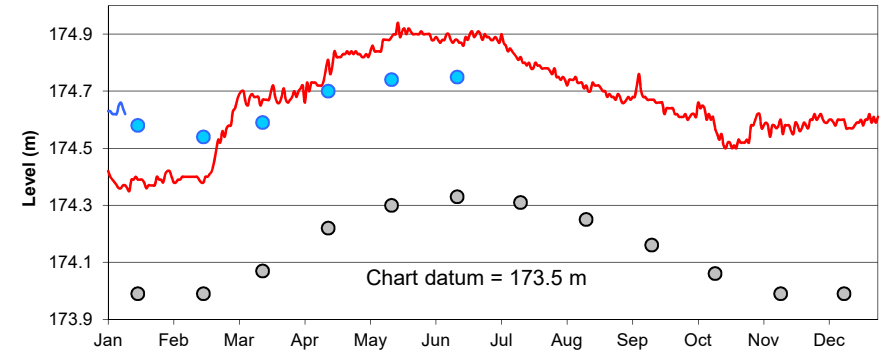

Lake Superior

Lake Michigan-Huron

Lake St. Clair

Lake Erie

Lake Ontario

U.S. Army Corps of Engineers
 Detroit District
<http://www.lre.usace.army.mil>