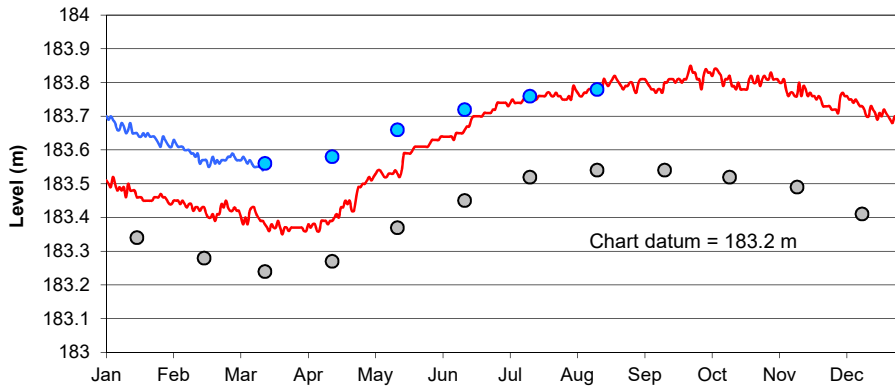

Lake Superior

Lake Michigan-Huron

Lake St. Clair

Lake Erie

Lake Ontario

**U.S. Army Corps of Engineers
Detroit District**
<http://www.lre.usace.army.mil>