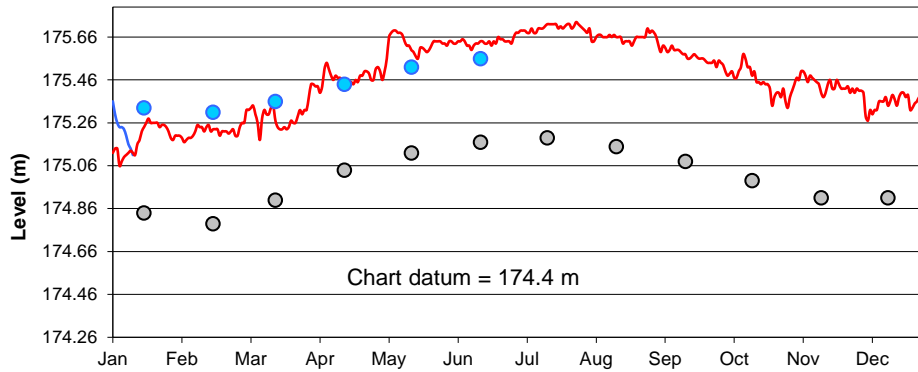

Lake Superior

Lake Michigan-Huron

Lake St. Clair

Lake Erie

Lake Ontario

U.S. Army Corps of Engineers  
 Detroit District  
<http://www.lre.usace.army.mil>