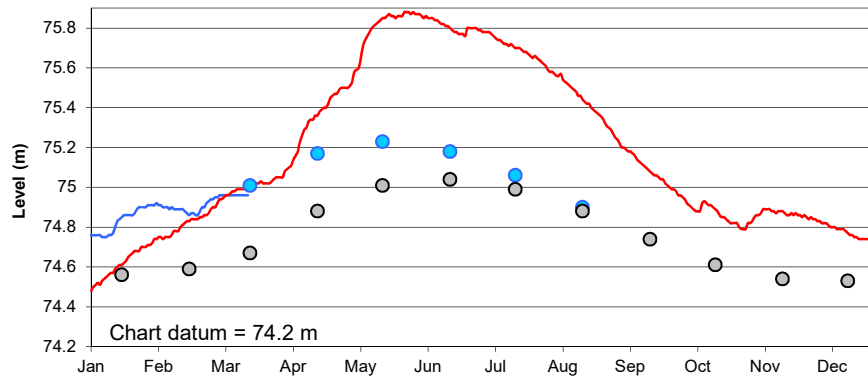

Lake Superior

Lake Michigan-Huron

Lake St. Clair

Lake Erie

Lake Ontario

**U.S. Army Corps of Engineers
Detroit District**
<http://www.lre.usace.army.mil>