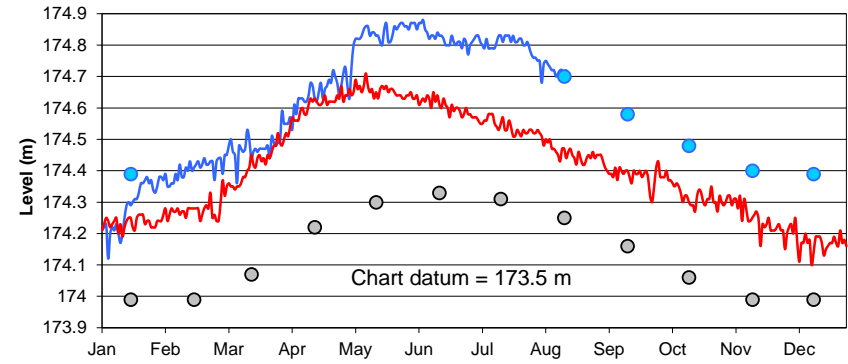

Lake Superior

Lake Michigan-Huron

Lake St. Clair

Lake Erie

Lake Ontario

**U.S. Army Corps of Engineers
Detroit District**
<http://www.lre.usace.army.mil>