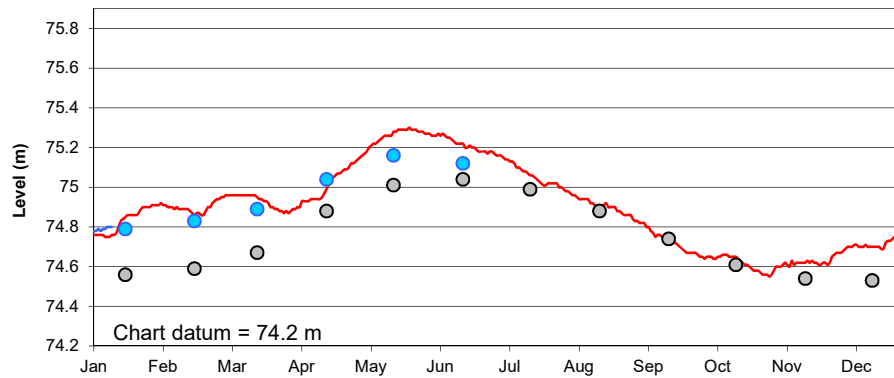

Lake Superior

Lake Michigan-Huron

Lake St. Clair

Lake Erie

Lake Ontario

U.S. Army Corps of Engineers
 Detroit District
<http://www.lre.usace.army.mil>