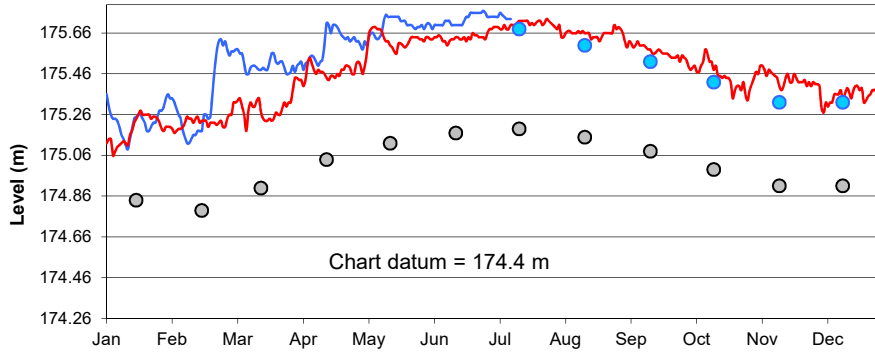

Lake Superior

Lake Michigan-Huron

Lake St. Clair

Lake Erie

Lake Ontario

U.S. Army Corps of Engineers  
 Detroit District  
<http://www.lre.usace.army.mil>