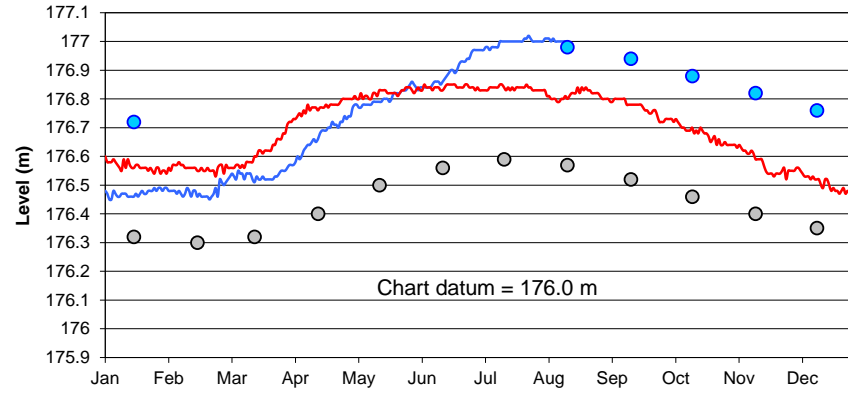

Lake Superior

Lake Michigan-Huron

Lake St. Clair

Lake Erie

Lake Ontario

**U.S. Army Corps of Engineers
Detroit District**
<http://www.lre.usace.army.mil>