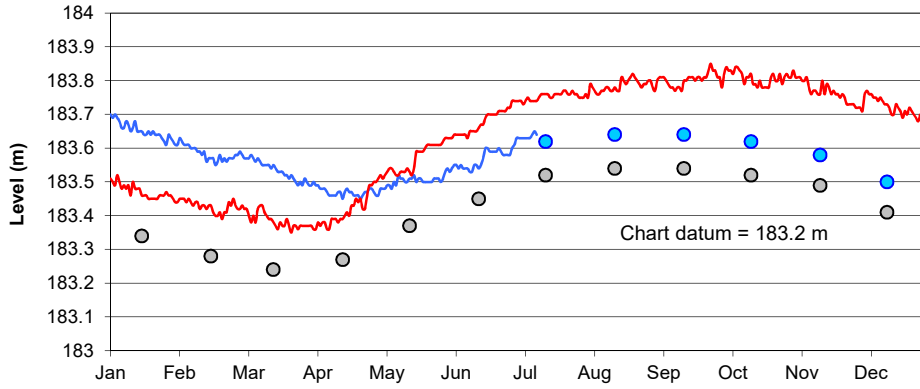

Lake Superior

Lake Michigan-Huron

Lake St. Clair

Lake Erie

Lake Ontario

U.S. Army Corps of Engineers  
 Detroit District  
<http://www.lre.usace.army.mil>