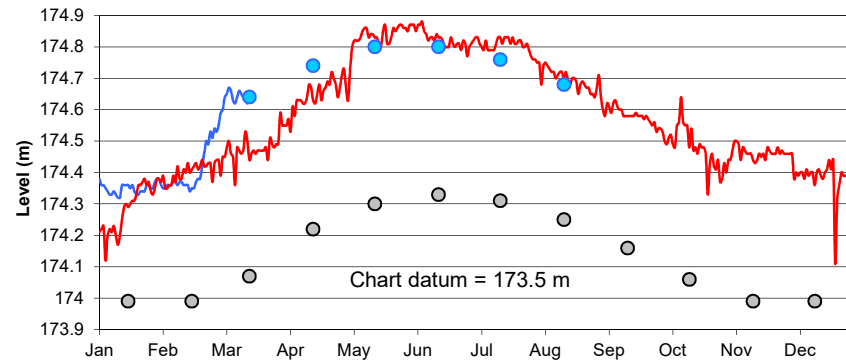

Lake Superior

Lake Michigan-Huron

Lake St. Clair

Lake Erie

Lake Ontario

**U.S. Army Corps of Engineers
Detroit District**
<http://www.lre.usace.army.mil>