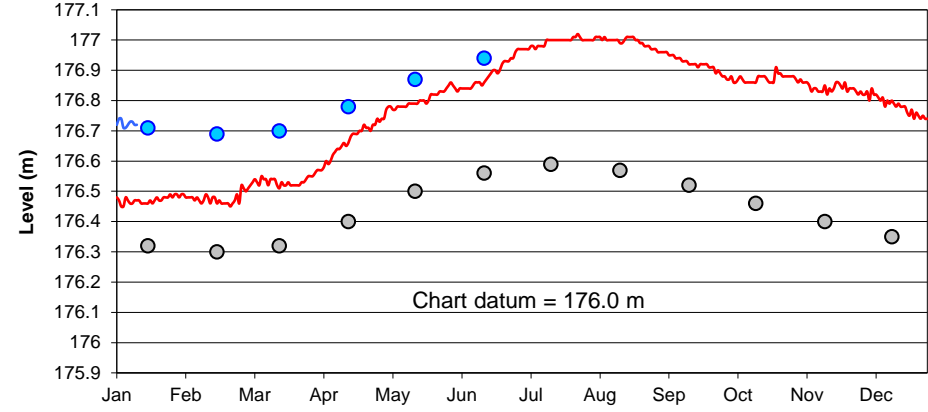

Lake Superior

Lake Michigan-Huron

Lake St. Clair

Lake Erie

Lake Ontario

U.S. Army Corps of Engineers  
 Detroit District  
<http://www.lre.usace.army.mil>