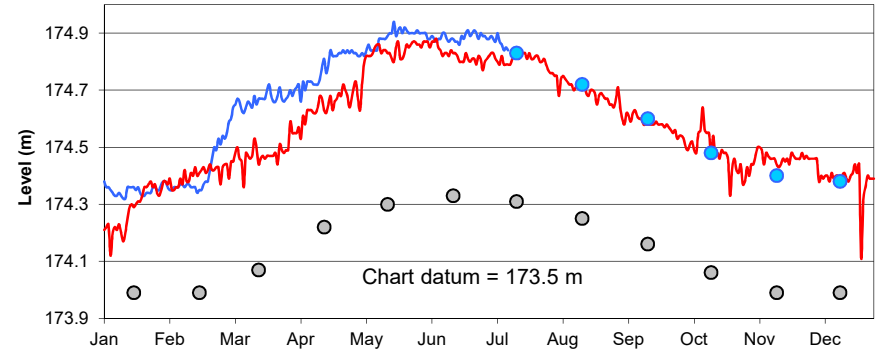

Lake Superior

Lake Michigan-Huron

Lake St. Clair

Lake Erie

Lake Ontario

U.S. Army Corps of Engineers  
 Detroit District  
<http://www.lre.usace.army.mil>