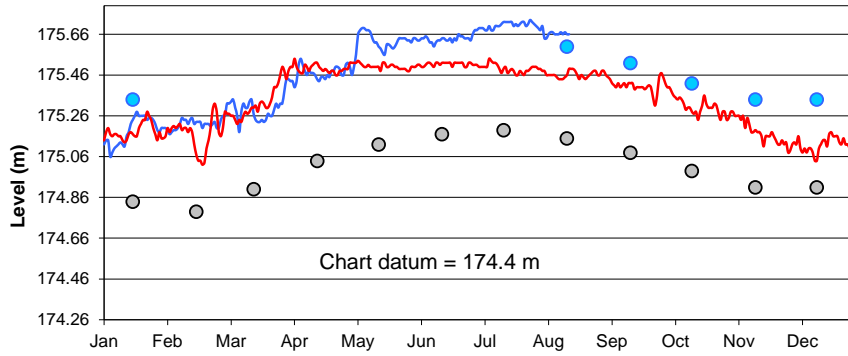

Lake Superior

Lake Michigan-Huron

Lake St. Clair

Lake Erie

Lake Ontario

**U.S. Army Corps of Engineers
Detroit District**
<http://www.lre.usace.army.mil>