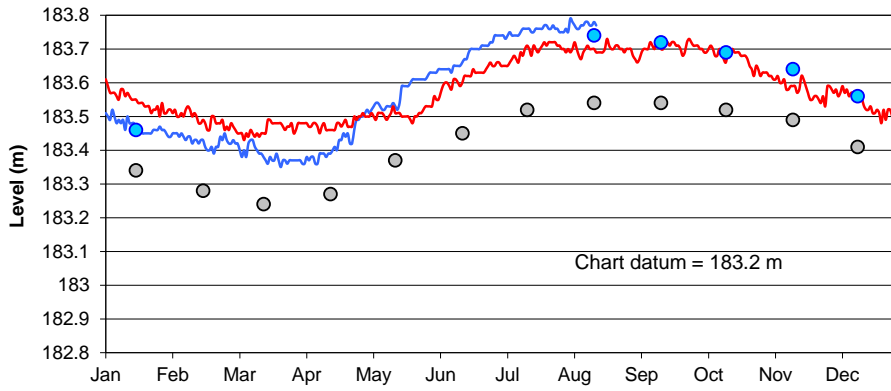

Lake Superior

Lake Michigan-Huron

Lake St. Clair

Lake Erie

Lake Ontario

**U.S. Army Corps of Engineers
Detroit District**
<http://www.lre.usace.army.mil>