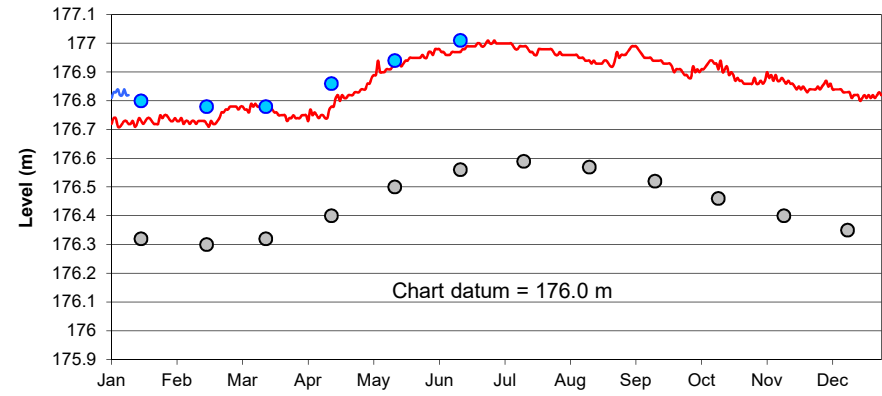

Lake Superior

Lake Michigan-Huron

Lake St. Clair

Lake Erie

Lake Ontario

U.S. Army Corps of Engineers
 Detroit District
<http://www.lre.usace.army.mil>