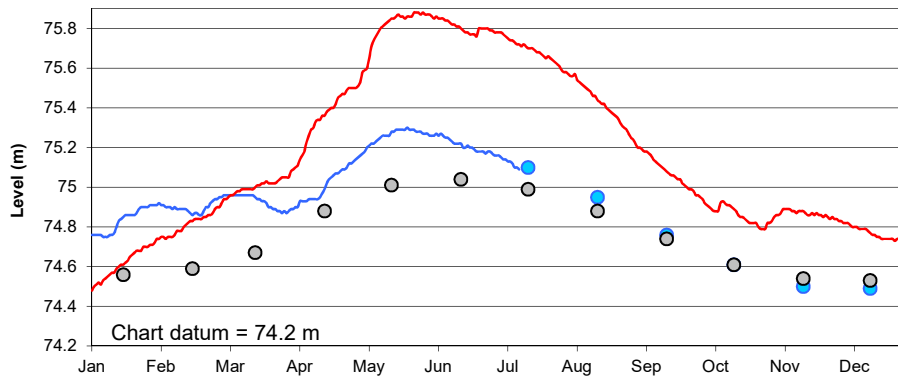

Lake Superior

Lake Michigan-Huron

Lake St. Clair

Lake Erie

Lake Ontario

U.S. Army Corps of Engineers  
 Detroit District  
<http://www.lre.usace.army.mil>