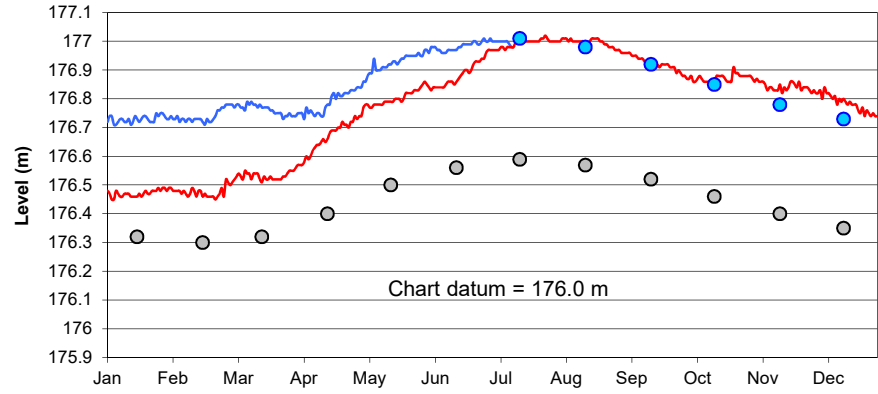

Lake Superior

Lake Michigan-Huron

Lake St. Clair

Lake Erie

Lake Ontario

U.S. Army Corps of Engineers  
 Detroit District  
<http://www.lre.usace.army.mil>