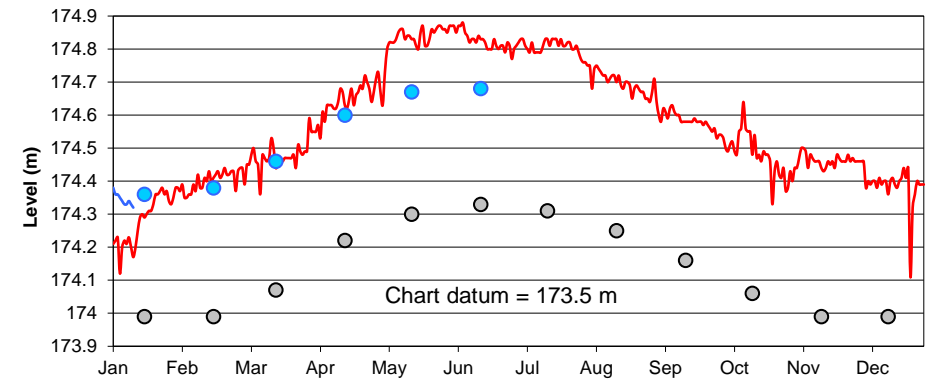

Lake Superior

Lake Michigan-Huron

Lake St. Clair

Lake Erie

Lake Ontario

U.S. Army Corps of Engineers  
 Detroit District  
<http://www.lre.usace.army.mil>