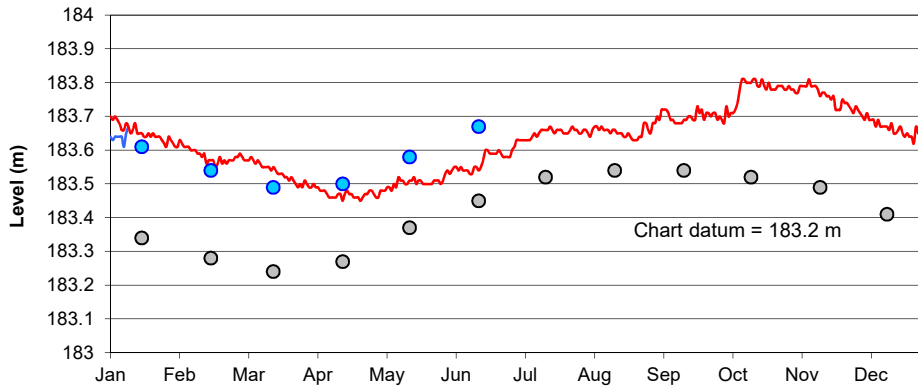

Lake Superior

Lake Michigan-Huron

Lake St. Clair

Lake Erie

Lake Ontario

U.S. Army Corps of Engineers
 Detroit District
<http://www.lre.usace.army.mil>