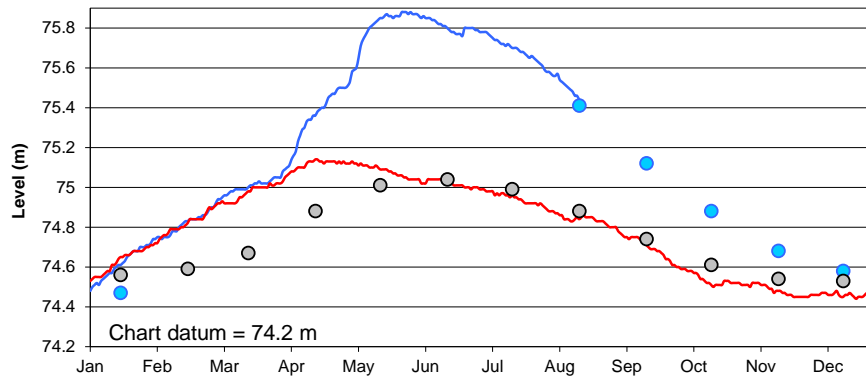

Lake Superior

Lake Michigan-Huron

Lake St. Clair

Lake Erie

Lake Ontario

**U.S. Army Corps of Engineers
Detroit District**
<http://www.lre.usace.army.mil>