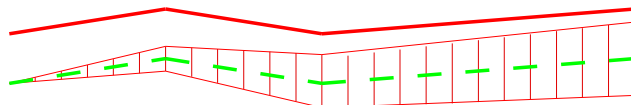

LAKE ERIE WATER LEVELS - JANUARY 2021

LEGEND

LAKE LEVELS

RECORDED

PROJECTED

AVERAGE **

MAXIMUM **

MINIMUM **