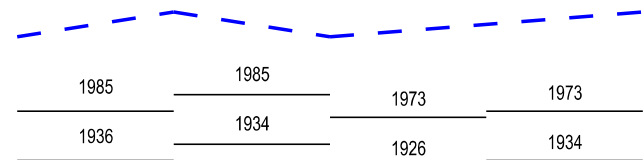

LAKE ERIE WATER LEVELS - JANUARY 2021

LEGEND

LAKE LEVELS

RECORDED

PROJECTED

AVERAGE **

MAXIMUM **

MINIMUM **

** Average, Maximum and Minimum for period 1918-2019