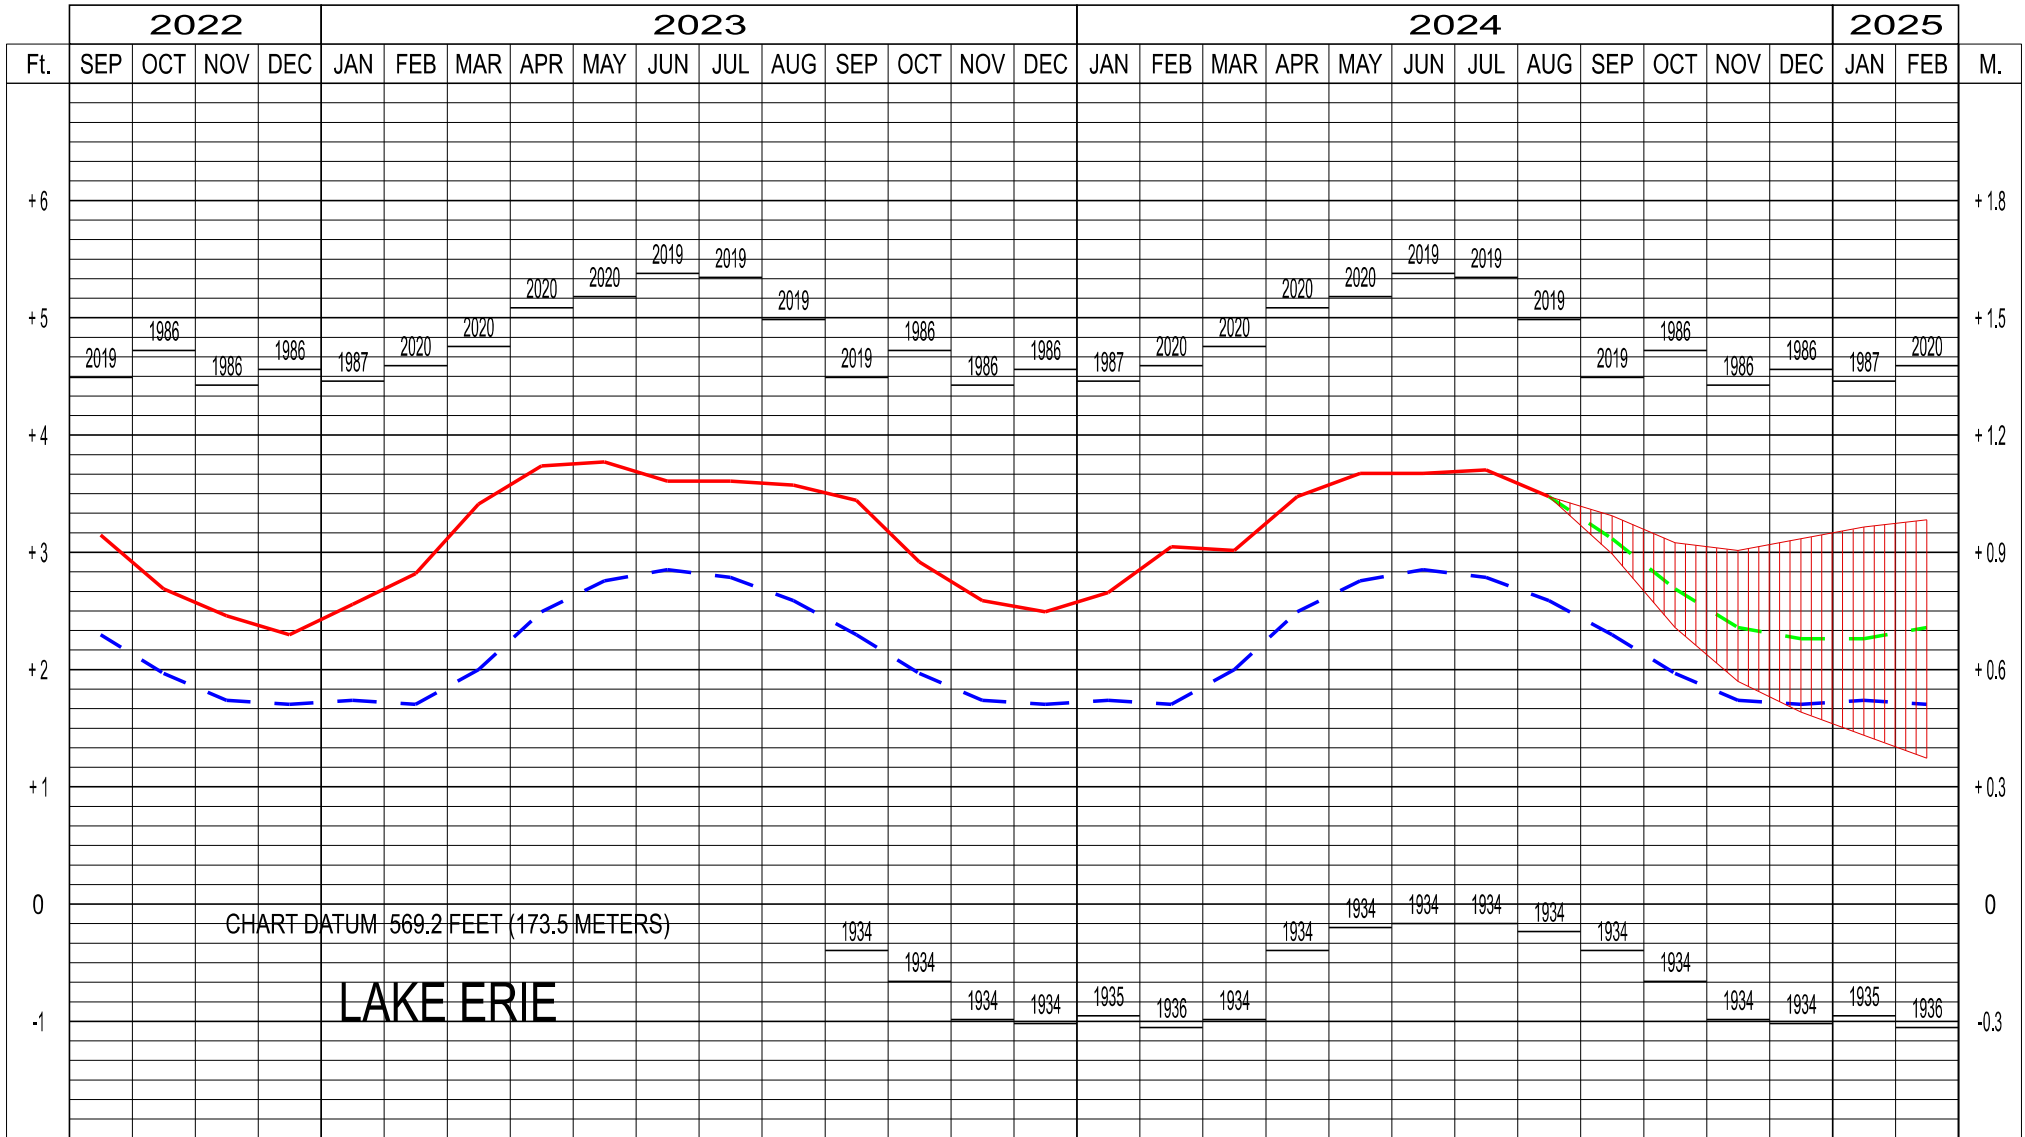

# LAKE ERIE WATER LEVELS - SEPTEMBER 2024

## LEGEND

LAKE LEVELS

RECORDED

PROJECTED

AVERAGE \*\*

MAXIMUM \*\*

MINIMUM \*\*

\*\* Average, Maximum and Minimum for period 1918-2023