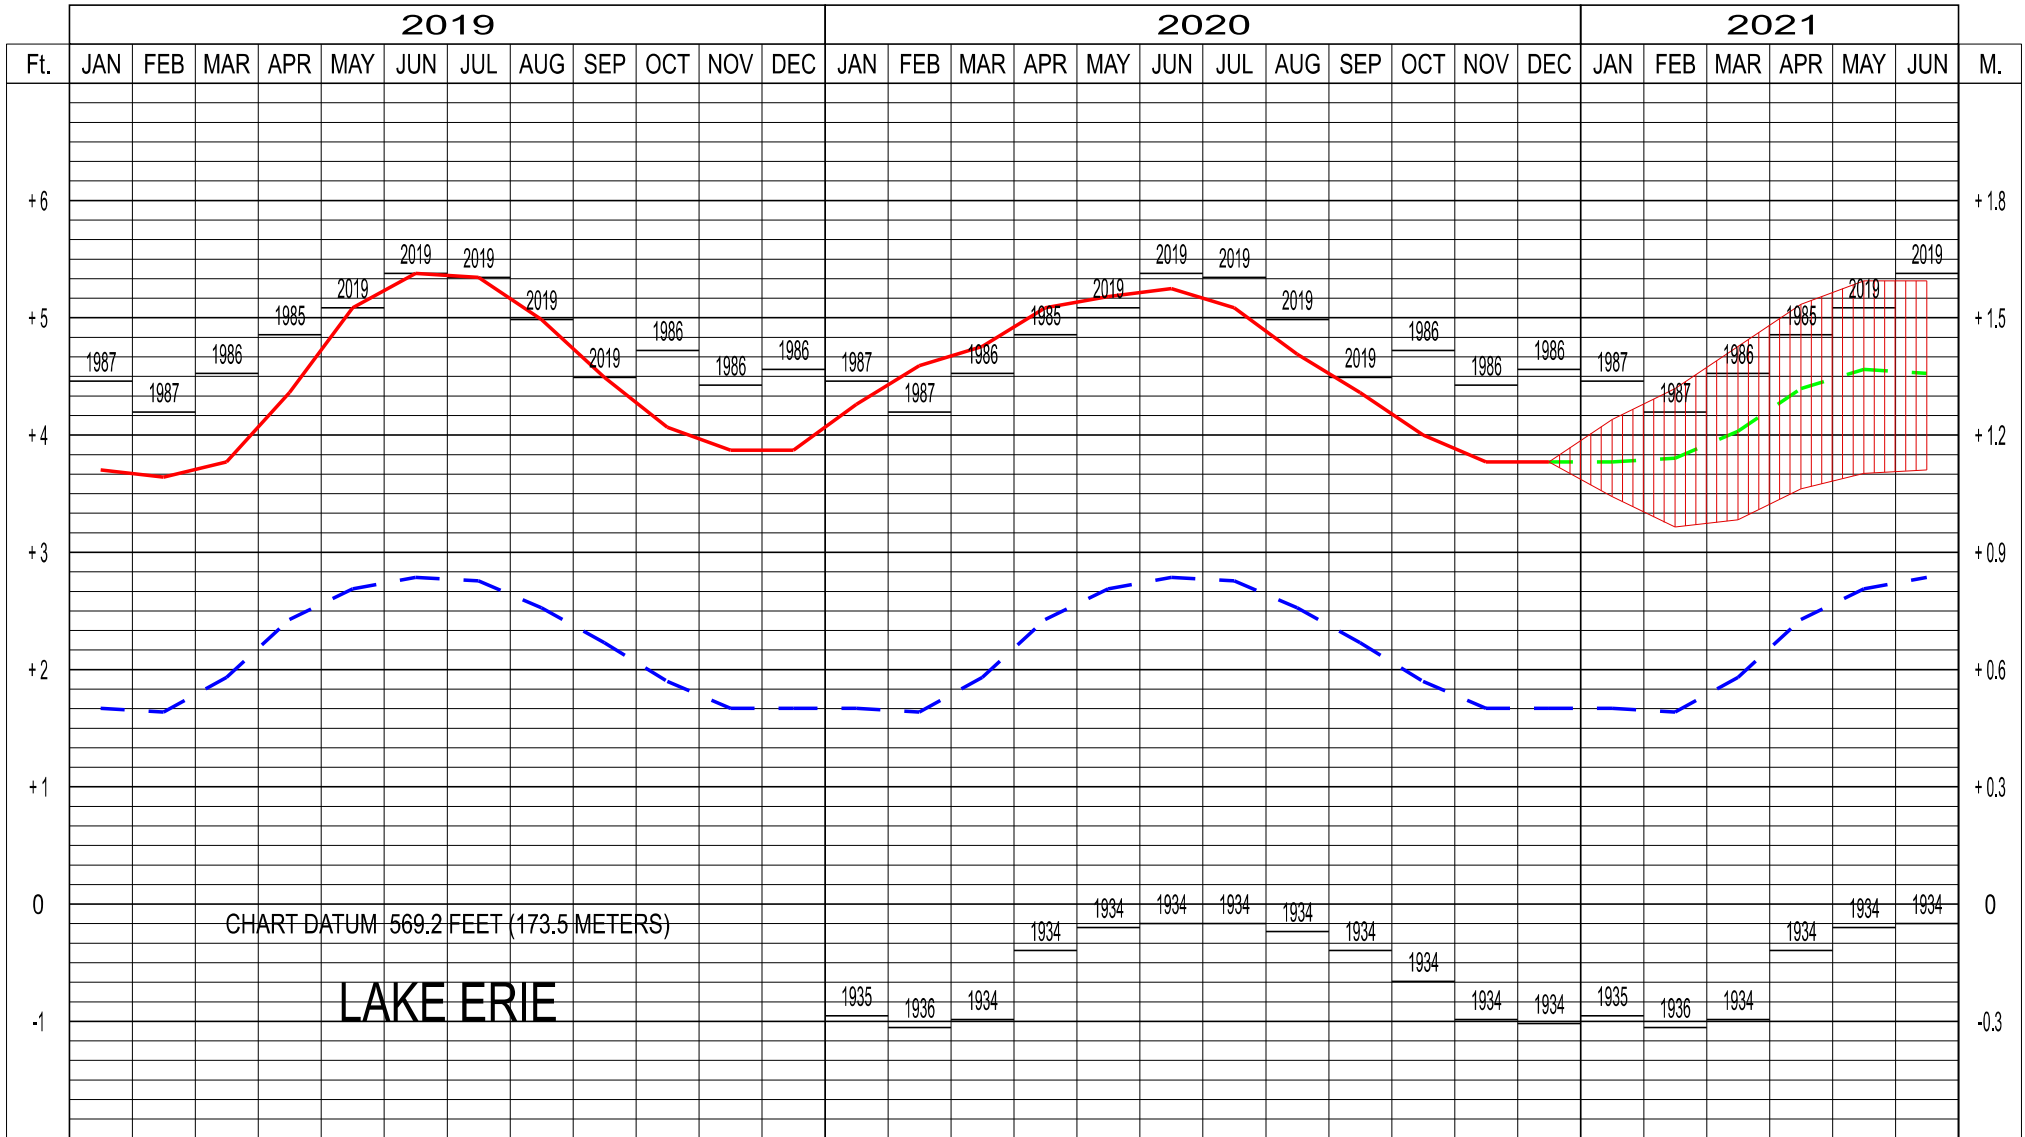

LAKE ERIE WATER LEVELS - JANUARY 2021

LEGEND

LAKE LEVELS

RECORDED

PROJECTED

AVERAGE **

MAXIMUM **

MINIMUM **

** Average, Maximum and Minimum for period 1918-2019