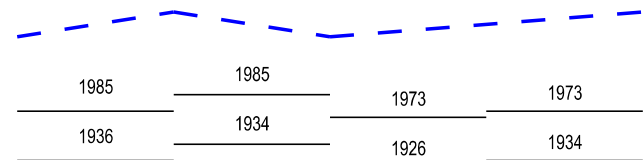

## LEGEND

LAKE LEVELS

RECORDED

PROJECTED

AVERAGE \*\*

MAXIMUM \*\*

MINIMUM \*\*

\*\* Average, Maximum and Minimum for period 1918-2023