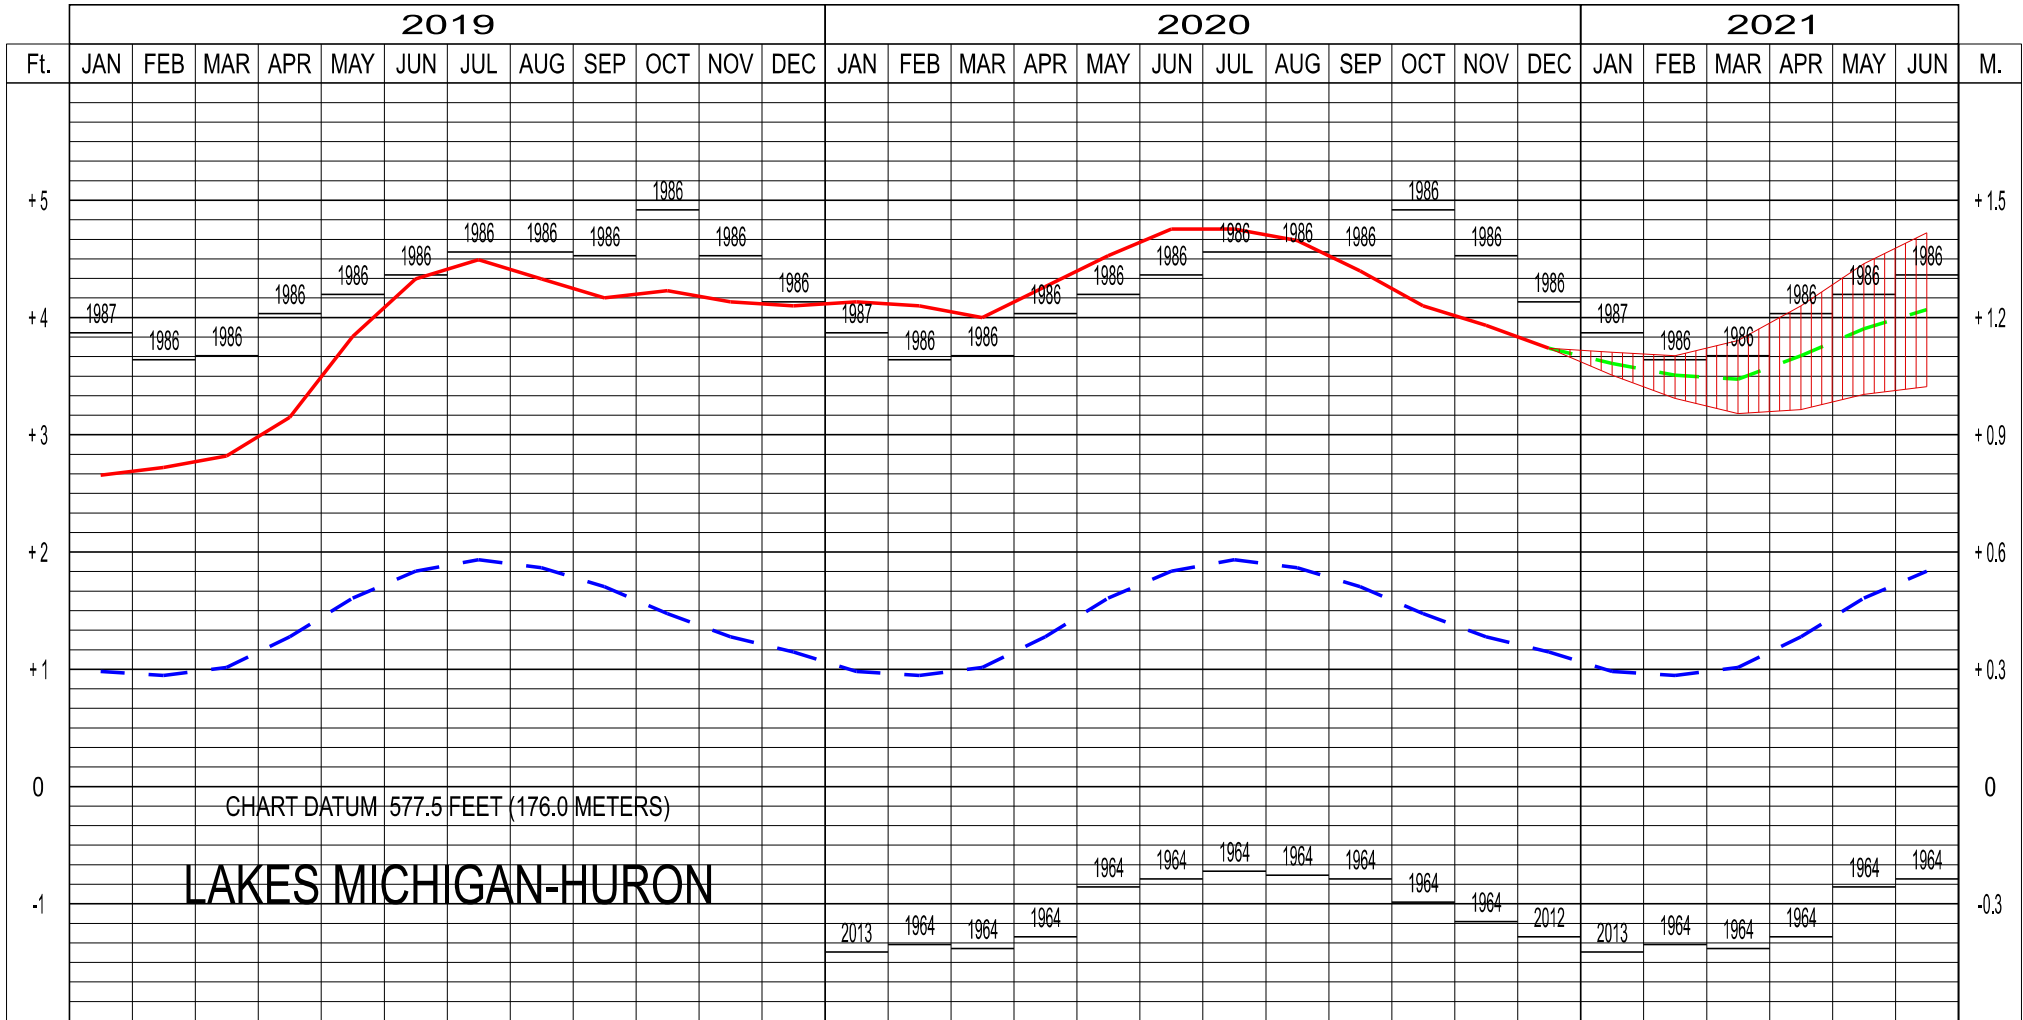

# LAKES MICHIGAN-HURON WATER LEVELS - JANUARY 2021

## LEGEND

LAKE LEVELS

RECORDED

PROJECTED

AVERAGE \*\*

MAXIMUM \*\*

MINIMUM \*\*

\*\* Average, Maximum and Minimum for period 1918-2019