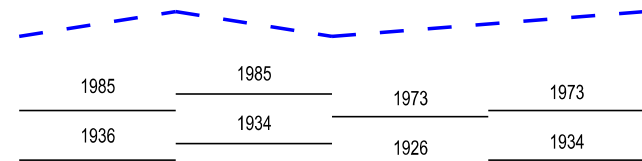

## LEGEND

LAKE LEVELS

RECORDED

PROJECTED

AVERAGE \*\*

MAXIMUM \*\*

MINIMUM \*\*

\*\* Average, Maximum and Minimum for period 1918-2019