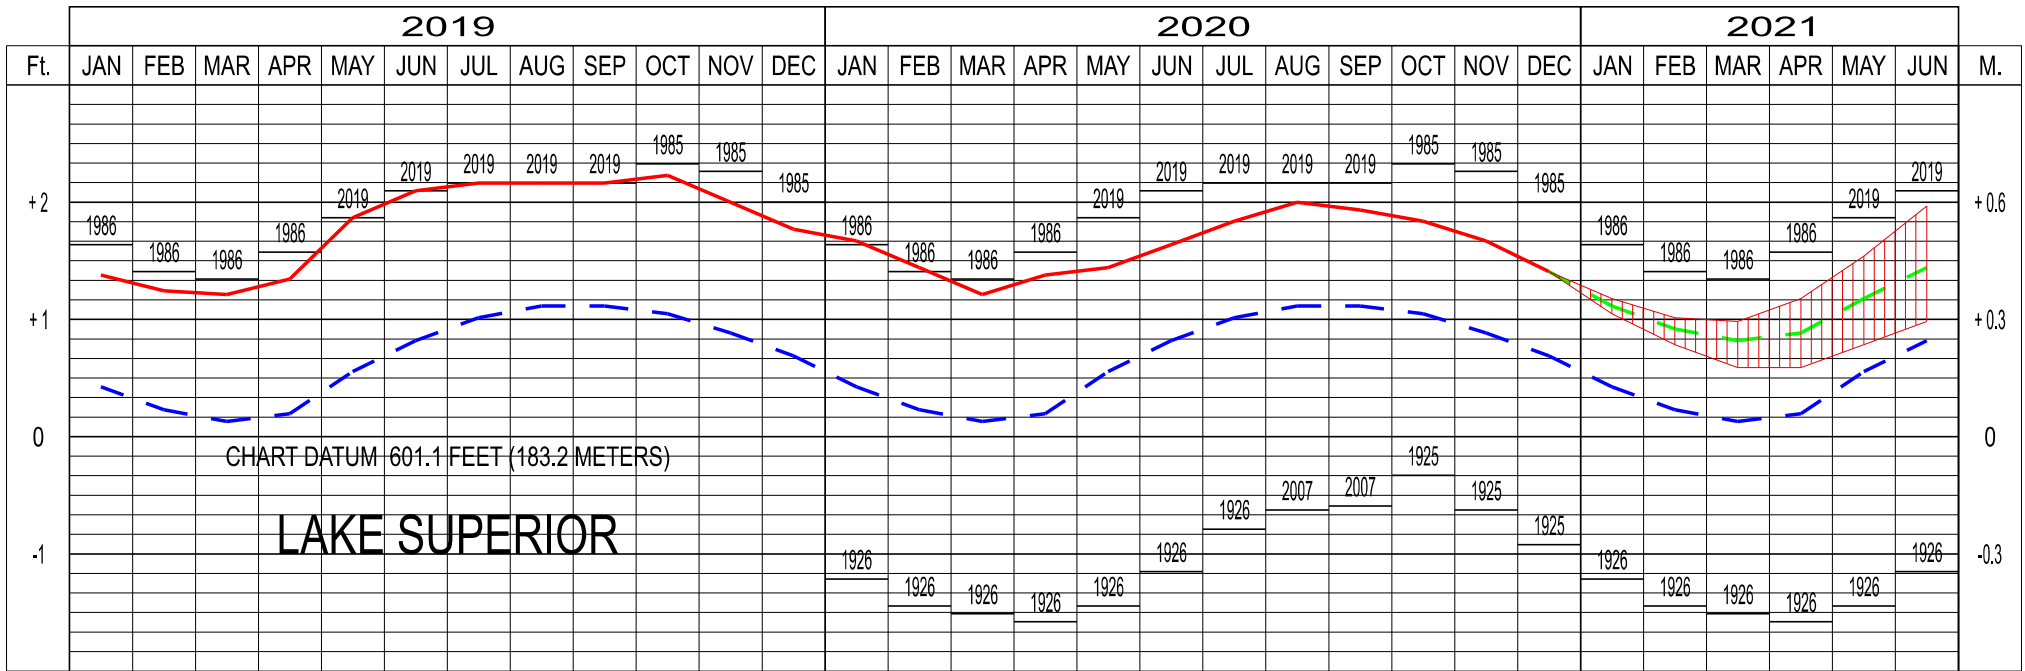

LAKE SUPERIOR WATER LEVELS - JANUARY 2021

LEGEND

LAKE LEVELS

RECORDED

PROJECTED

AVERAGE **

MAXIMUM **

MINIMUM **

** Average, Maximum and Minimum for period 1918-2019