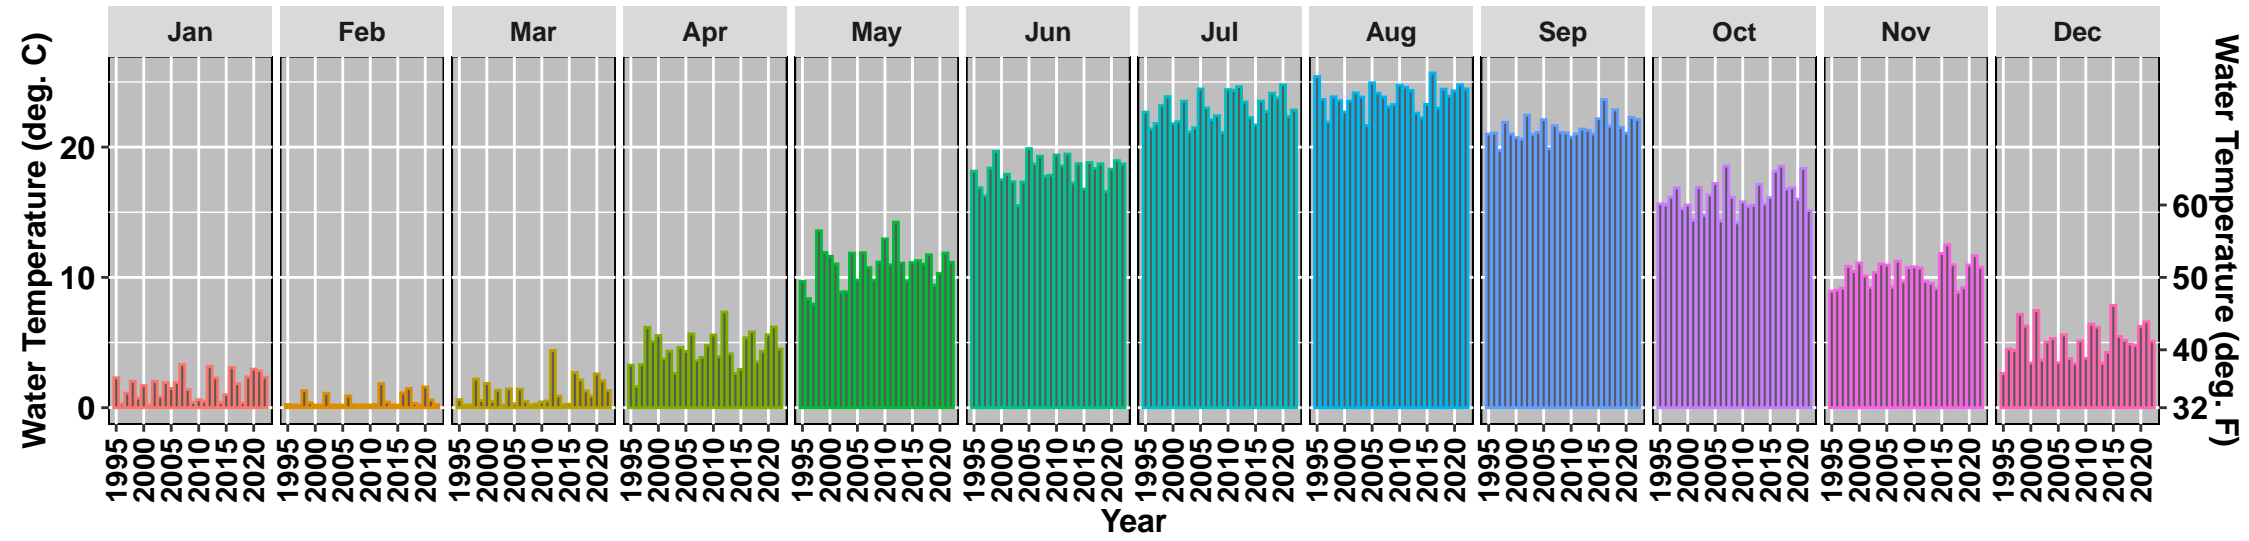

# Lake Erie Surface Water Temperature

## Lake Erie Monthly Average Surface Water Temperature

## Lake Erie Annual Average Surface Water Temperature