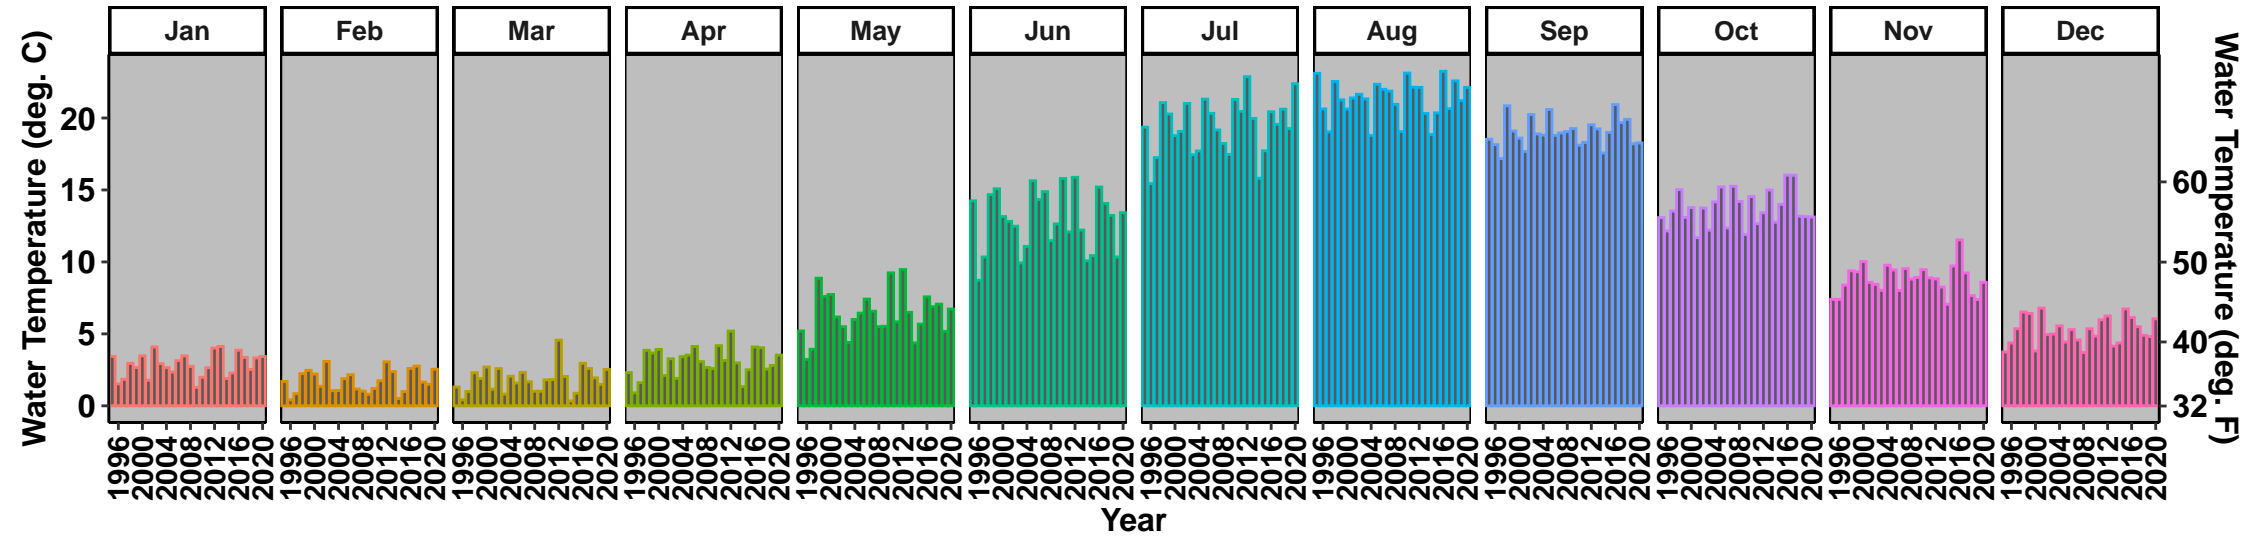

# Lake Michigan Surface Water Temperature

## Lake Michigan Monthly Average Surface Water Temperature

## Lake Michigan Annual Average Surface Water Temperature