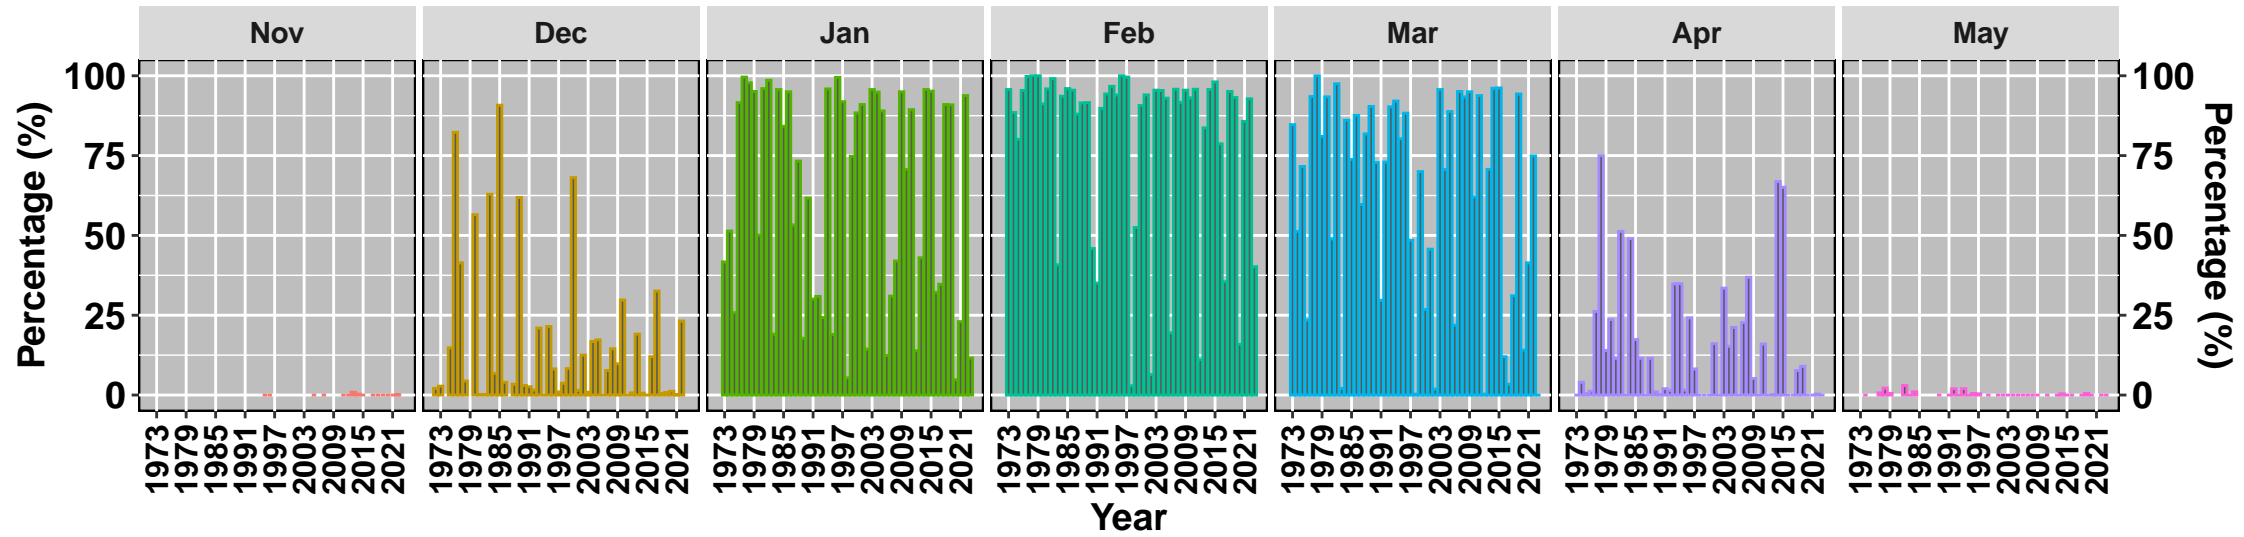

Lake Erie Ice Cover

Lake Erie Monthly Maximum Ice Cover

Lake Erie Annual Maximum Ice Cover