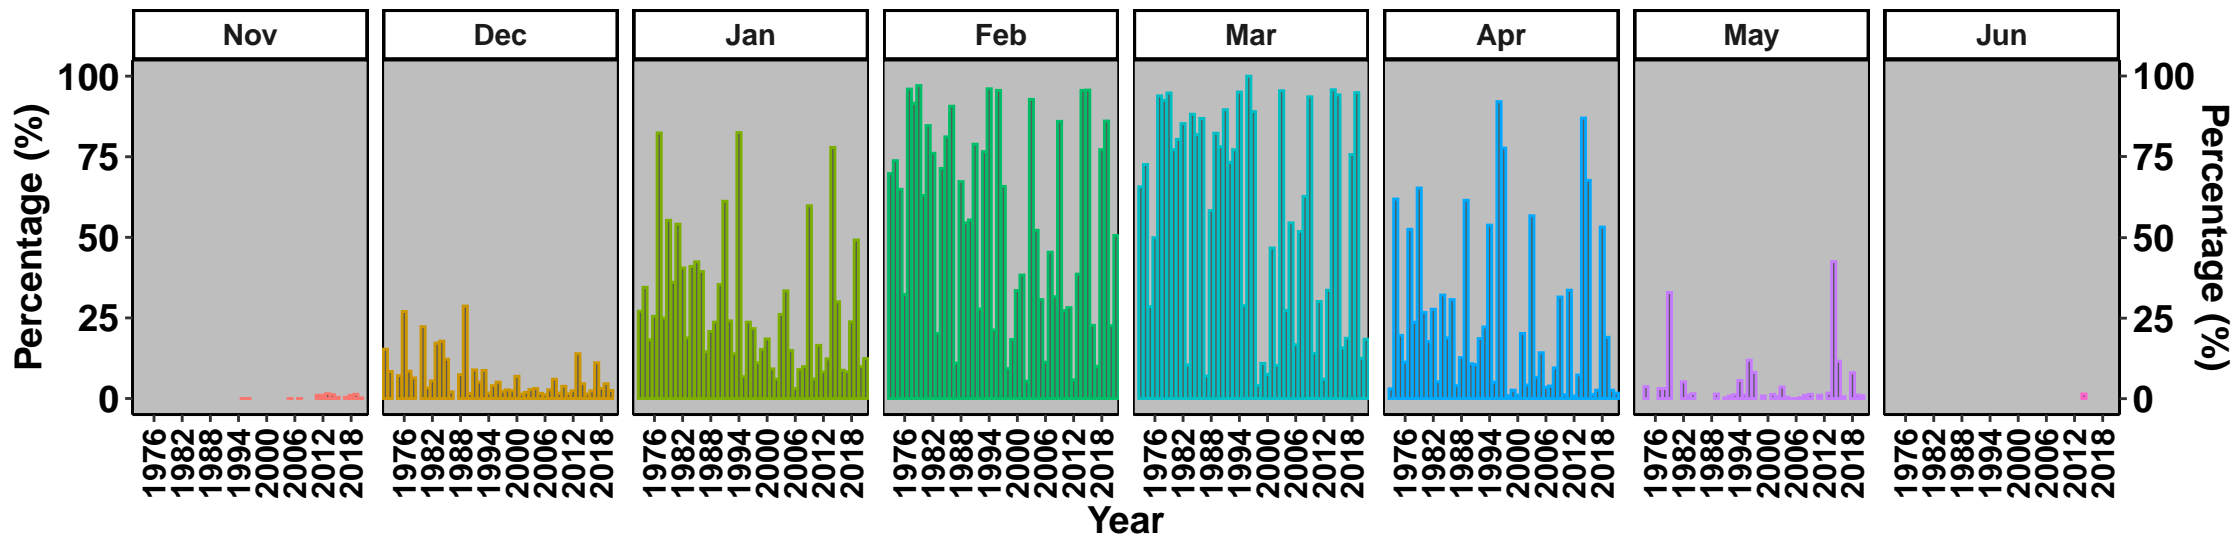

Lake Superior Ice Cover

Lake Superior Monthly Maximum Ice Cover

Lake Superior Annual Maximum Ice Cover